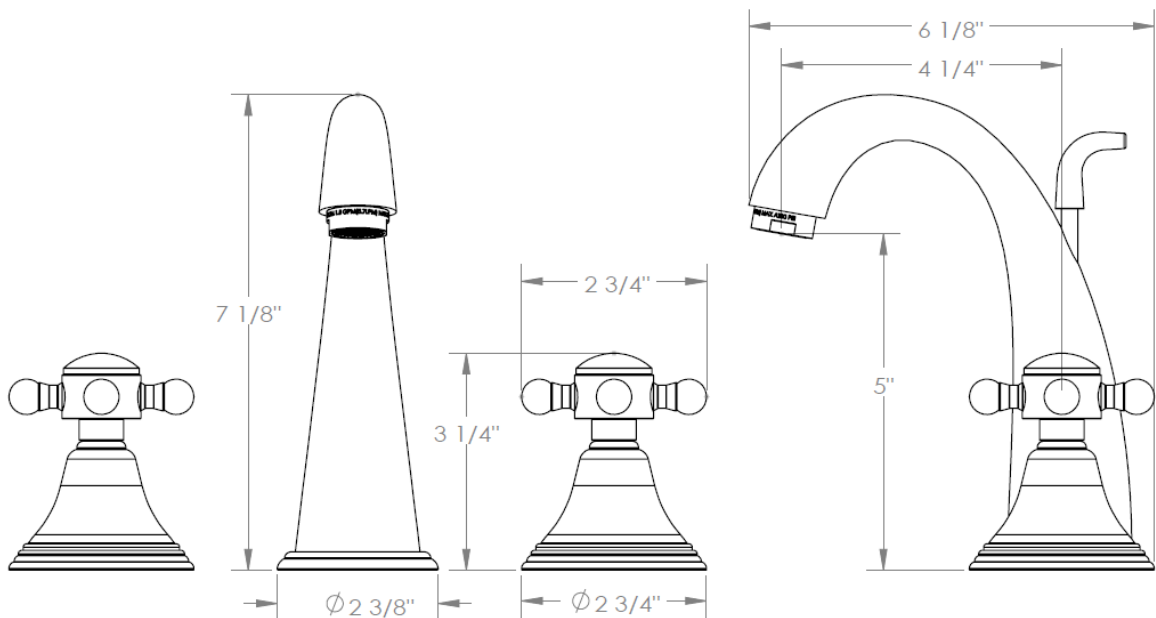

311-2-AX
Widespread

Meets the applicable requirements of ASME A112.18.1-2005/CSA B125.1-05, entitled "Plumbing Supply Fittings"

WATERMARK DESIGNS 11/25/2014

350 Dewitt Ave Brooklyn NY 11207 USA T 718 257 2800 F 718 257 2144 info@watermark-designs.com