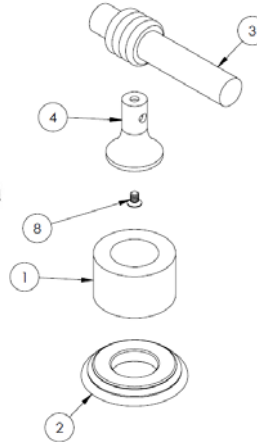

Tigris (Code: W)