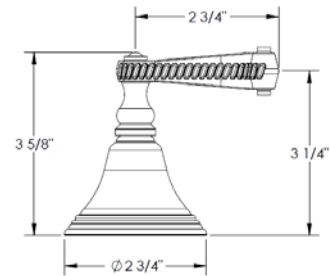

FEATURES

- ¼ turn washerless ceramic disc valve cartridges
- Flexible hose connection for 8" to 16" spread installations
- Flow rate 1.5 gpm (5.7 lpm) maximum flow rate
- Solid brass construction
- Listed by IAPMO, CSA, NSF, and other municipalities
- Warranty:
 - Limited lifetime warranty (residential use)
 - One year (commercial use)
- Shipping weight (lbs.) 10
- Shipping dimensions (in.): 29x12x4

HANDLE TRIMS

Los Angeles (Code: AX)

ITEM NO.	PART NUMBER	QTY.
2	A-ESC-RING	1
3	A-ESC	1
4	SA2-POST-CAP	1
5	X-POST	1
6	CR-FHM1 0.25-20x1x1-S	1

Tampa (Code: G)

ITEM NO.	PART NUMBER	QTY.
1	A-ESC-RING	1
2	A-ESC	1
3	F-POST	1
4	G-LVR	1
5	F-POST-CAP	1
6	F-POST-SCRW	1

Las Vegas (Code: H)

ITEM NO.	PART NUMBER	QTY.
1	H-KNOB	1
2	H-POST	1
3	H-CAP	1
4	A-ESC	1
5	A-ESC-RING	1
6	CR-FHM1 0.164-32x0.75x0.75-S	1
7	AS568 - 010	1

Diamond (Code: U3)

ITEM NO.	PART NUMBER	QTY.
1	U5-ESC-RING	1
2	U5-ESC	1
3	U5-POST	1
4	U5-POST-CAP	1
7	SW-CRSTL-LVR-INSRT	1
10	F-POST-SCRW	1