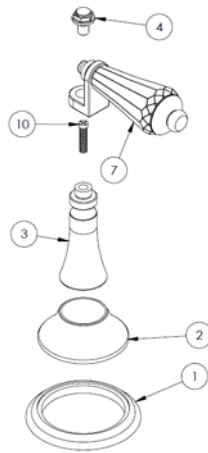

FEATURES

- ¼ turn washerless ceramic disc valve cartridges
- Flexible hose connection for 8" to 16" spread installations
- Flow rate 1.5 gpm (5.7 lpm) maximum flow rate
- Solid brass construction
- Listed by IAPMO, CSA, NSF, and other municipalities
- Warranty:
 - Limited lifetime warranty (residential use)
 - One year (commercial use)
- Shipping weight (lbs.) 10
- Shipping dimensions (in.): 29x12x4

HANDLE TRIMS

Los Angeles (Code: AX)

ITEM NO.	PART NUMBER	QTY.
2	A-ESC-RING	1
3	A-ESC	1
4	SA2-POST-CAP	1
5	X-POST	1
6	CR-FHM1 0.25-20x1x1-S	1

Tampa (Code: G)

ITEM NO.	PART NUMBER	QTY.
1	A-ESC-RING	1
2	A-ESC	1
3	F-POST	1
4	G-LVR	1
5	F-POST-CAP	1
6	F-POST-SCRW	1

Las Vegas (Code: H)

ITEM NO.	PART NUMBER	QTY.
1	H-KNOB	1
2	H-POST	1
3	H-CAP	1
4	A-ESC	1
5	A-ESC-RING	1
6	CR-FHM1 0.164-32x0.75x0.75-S	1
7	AS568 - 010	1

Diamond (Code: U3)

ITEM NO.	PART NUMBER	QTY.
1	U5-ESC-RING	1
2	U5-ESC	1
3	U5-POST	1
4	U5-POST-CAP	1
7	SW-CRSTL-LVR-INSRT	1
10	F-POST-SCRW	1

Emporium (Code: U5)

ITEM NO.	PART NUMBER	QTY.
1	U5-ESC-RING	1
2	U5-ESC	1
3	U5-POST	1
4	U5-POST-CAP	1
7	F-POST-SCRW	1
8	U5-LVR-INSRT	1

Povincial (Code: U6)

ITEM NO.	PART NUMBER	QTY.
1	U5-POST	1
2	V-POST	1
4	CR-FHM1 0.164-32x0.75x0.75-S	1
6	X-CAP-RING	1
7	X-PRCLN-INSRT-PLN	1
8	U5-ESC	1
9	U5-ESC-RING	1