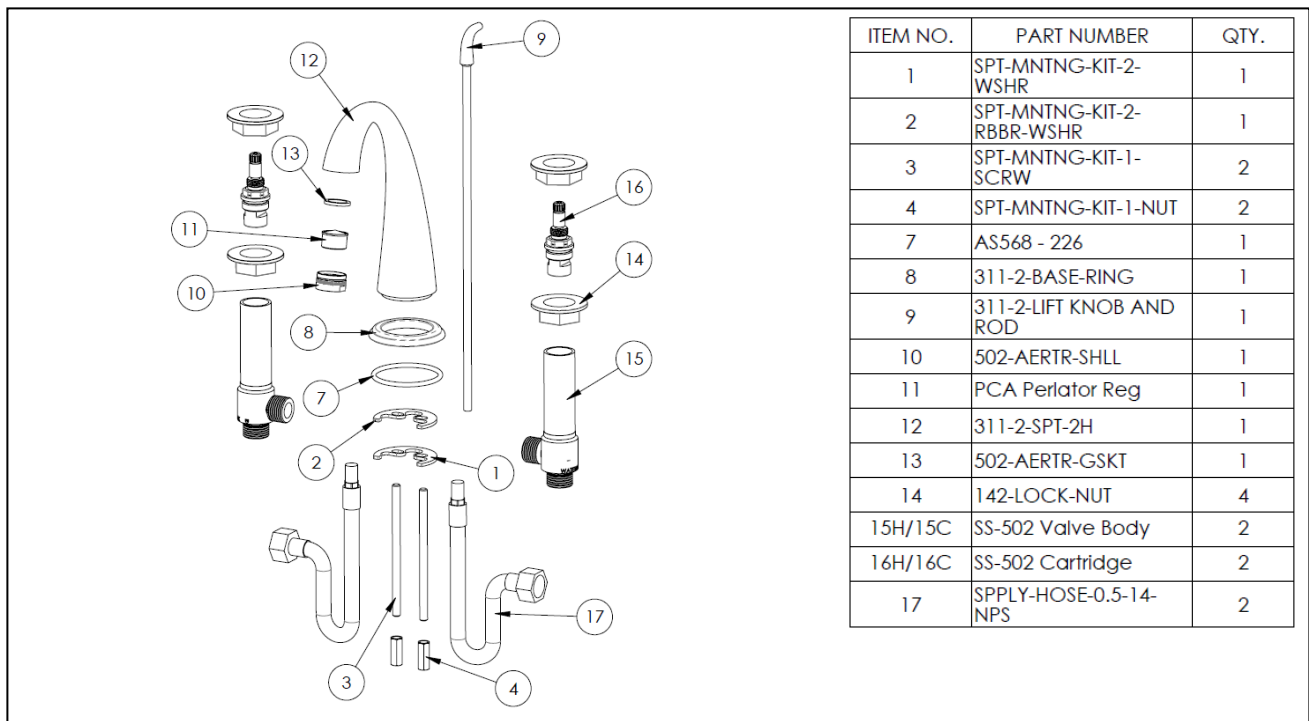

FEATURES

- ¼ turn washerless ceramic disc valve cartridges
- Flexible hose connection for 8" to 16" spread installations
- Flow rate 1.5 gpm (5.7 lpm) maximum flow rate
- Solid brass construction
- Listed by IAPMO, CSA, NSF, and other municipalities
- Warranty:
 - Limited lifetime warranty (residential use)
 - One year (commercial use)
- Shipping weight (lbs.) 10
- Shipping dimensions (in.): 29x12x4

HANDLE TRIMS

Los Angeles (Code: AX)

ITEM NO.	PART NUMBER	QTY.
2	A-ESC-RING	1
3	A-ESC	1
4	SA2-POST-CAP	1
5	X-POST	1
6	CR-FHM1 0.25-20x1x1-S	1

Tampa (Code: G)

ITEM NO.	PART NUMBER	QTY.
1	A-ESC-RING	1
2	A-ESC	1
3	F-POST	1
4	G-LVR	1
5	F-POST-CAP	1
6	F-POST-SCRW	1

Las Vegas (Code: H)

ITEM NO.	PART NUMBER	QTY.
1	H-KNOB	1
2	H-POST	1
3	H-CAP	1
4	A-ESC	1
5	A-ESC-RING	1
6	CR-FHM1 0.164-32x0.75x0.75-S	1
7	AS568 - 010	1

Diamond (Code: U3)

ITEM NO.	PART NUMBER	QTY.
1	U5-ESC-RING	1
2	U5-ESC	1
3	U5-POST	1
4	U5-POST-CAP	1
7	SW-CRSTL-LVR-INSRT	1
10	F-POST-SCRW	1

Emporium (Code: U5)

ITEM NO.	PART NUMBER	QTY.
1	U5-ESC-RING	1
2	U5-ESC	1
3	U5-POST	1
4	U5-POST-CAP	1
7	F-POST-SCRW	1
8	U5-LVR-INSRT	1

Povincial (Code: U6)

ITEM NO.	PART NUMBER	QTY.
1	U5-POST	1
2	V-POST	1
4	CR-FHM1 0.164-32x0.75x0.75-S	1
6	X-CAP-RING	1
7	X-PRCLN-INSRT-PLN	1
8	U5-ESC	1
9	U5-ESC-RING	1