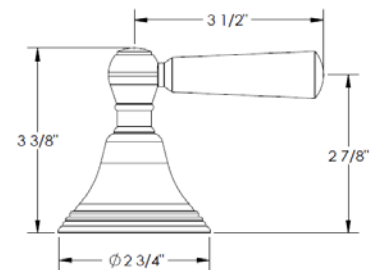

FEATURES

- ¼ turn washerless ceramic disc valve cartridges
- Flexible hose connection for 8" to 16" spread installations
- Flow rate 1.5 gpm (5.7 lpm) maximum flow rate
- Solid brass construction
- Listed by IAPMO, CSA, NSF, and other municipalities
- Warranty:
 - Limited lifetime warranty (residential use)
 - One year (commercial use)
- Shipping weight (lbs.) 10
- Shipping dimensions (in.): 29x12x4

Boston (Code: WW)

ITEM NO.	PART NUMBER	QTY.
2	A-POST-CAP	1
3	S1A-LVR	1
4	A-ESC	1
5	A-ESC-RING	1
6	CR-FHM1 0.164-32x0.625x0.625-S	1

Le Château (Code: BV01)

ITEM NO.	PART NUMBER	QTY.
1	SSCUPSKT 0.25-20x0.3125-HX-S	1
2	A-ESC	1
3	A-ESC-RING	1
4	BV01-LVR	1