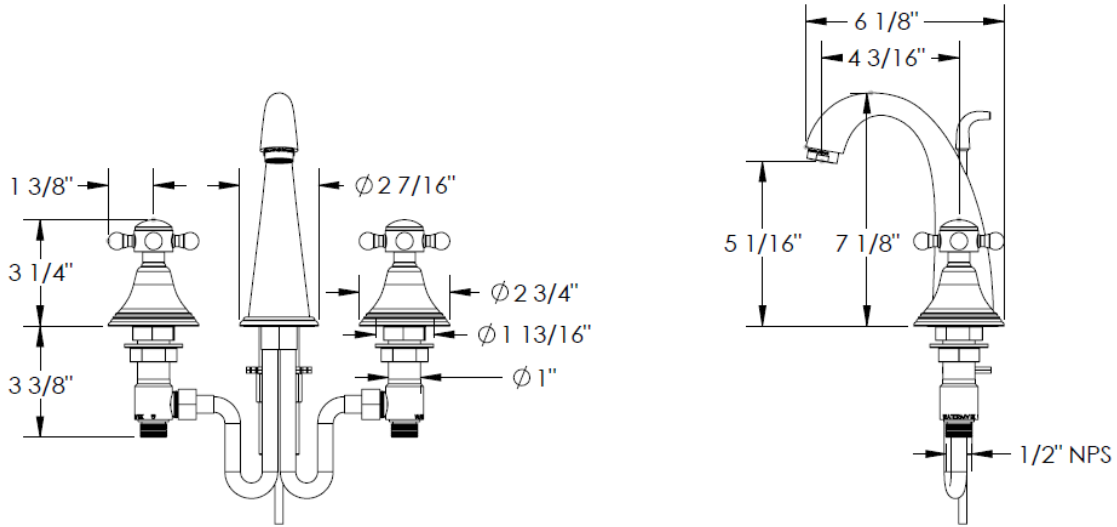

FEATURES

- ¼ turn washerless ceramic disc valve cartridges
- Flexible hose connection for 8" to 16" spread installations
- Flow rate 1.5 gpm (5.7 lpm) maximum flow rate
- Solid brass construction
- Listed by IAPMO, CSA, NSF, and other municipalities
- Warranty:
 - Limited lifetime warranty (residential use)
 - One year (commercial use)
- Shipping weight (lbs.) 10
- Shipping dimensions (in.): 29x12x4

HANDLE TRIMS

Los Angeles (Code: AX)

ITEM NO.	PART NUMBER	QTY.
2	A-ESC-RING	1
3	A-ESC	1
4	SA2-POST-CAP	1
5	X-POST	1
6	CR-FHM1 0.25-20x1x1-S	1

Tampa (Code: G)

ITEM NO.	PART NUMBER	QTY.
1	A-ESC-RING	1
2	A-ESC	1
3	F-POST	1
4	G-LVR	1
5	F-POST-CAP	1
6	F-POST-SCRW	1

Las Vegas (Code: H)

ITEM NO.	PART NUMBER	QTY.
1	H-KNOB	1
2	H-POST	1
3	H-CAP	1
4	A-ESC	1
5	A-ESC-RING	1
6	CR-FHM1 0.164-32x0.75x0.75-S	1
7	AS568 - 010	1

Diamond (Code: U3)

ITEM NO.	PART NUMBER	QTY.
1	U5-ESC-RING	1
2	U5-ESC	1
3	U5-POST	1
4	U5-POST-CAP	1
7	SW-CRSTL-LVR-INSRT	1
10	F-POST-SCRW	1

Emporium (Code: U5)

ITEM NO.	PART NUMBER	QTY.
1	U5-ESC-RING	1
2	U5-ESC	1
3	U5-POST	1
4	U5-POST-CAP	1
7	F-POST-SCRW	1
8	U5-LVR-INSRT	1

Povincial (Code: U6)

ITEM NO.	PART NUMBER	QTY.
1	U5-POST	1
2	V-POST	1
4	CR-FHM1 0.164-32x0.75x0.75-S	1
6	X-CAP-RING	1
7	X-PRCLN-INSRT-PLN	1
8	U5-ESC	1
9	U5-ESC-RING	1