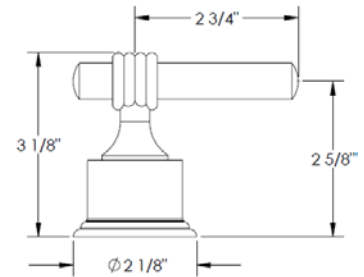

FEATURES

- ¼ turn washerless ceramic disc valve cartridges
- Flexible hose connection for 8" to 16" spread installations
- Flow rate 1.5 gpm (5.7 lpm) maximum flow rate
- Solid brass construction
- Listed by IAPMO, CSA, NSF, and other municipalities
- Warranty:
 - Limited lifetime warranty (residential use)
 - One year (commercial use)
- Shipping weight (lbs.) 10
- Shipping dimensions (in.): 29x12x4

Boston (Code: WW)

ITEM NO.	PART NUMBER	QTY.
2	A-POST-CAP	1
3	S1A-LVR	1
4	A-ESC	1
5	A-ESC-RING	1
6	CR-FHM1 0.164-32x0.625x0.625-S	1

Le Château (Code: BV01)

ITEM NO.	PART NUMBER	QTY.
1	SSCUPSKT 0.25-20x0.3125-HX-S	1
2	A-ESC	1
3	A-ESC-RING	1
4	BV01-LVR	1