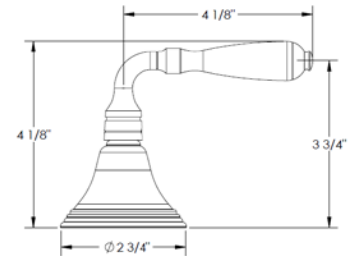

FEATURES

- ¼ turn washerless ceramic disc valve cartridges
- Flexible hose connection for 8" to 16" spread installations
- Flow rate 1.5 gpm (5.7 lpm) maximum flow rate
- Solid brass construction
- Listed by IAPMO, CSA, NSF, and other municipalities
- Warranty:
 - Limited lifetime warranty (residential use)
 - One year (commercial use)
- Shipping weight (lbs.) 10
- Shipping dimensions (in.): 29x12x4

Boston (Code: WW)

ITEM NO.	PART NUMBER	QTY.
2	A-POST-CAP	1
3	S1A-LVR	1
4	A-ESC	1
5	A-ESC-RING	1
6	CR-FHM1 0.164-32x0.625x0.625-S	1

Le Château (Code: BV01)

ITEM NO.	PART NUMBER	QTY.
1	SSCUPSKT 0.25-20x0.3125-HX-S	1
2	A-ESC	1
3	A-ESC-RING	1
4	BV01-LVR	1