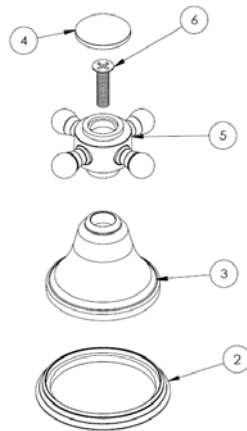

FEATURES

- ¼ turn washerless ceramic disc valve cartridges
- Flexible hose connection for 8" to 16" spread installations
- Flow rate 1.5 gpm (5.7 lpm) maximum flow rate
- Solid brass construction
- Listed by IAPMO, CSA, NSF, and other municipalities
- Warranty:
 - Limited lifetime warranty (residential use)
 - One year (commercial use)
- Shipping weight (lbs.) 10
- Shipping dimensions (in.): 29x12x4

HANDLE TRIMS

Los Angeles (Code: AX)

ITEM NO.	PART NUMBER	QTY.
2	A-ESC-RING	1
3	A-ESC	1
4	SA2-POST-CAP	1
5	X-POST	1
6	CR-FHM1 0.25-20x1x1-S	1

Tampa (Code: G)

ITEM NO.	PART NUMBER	QTY.
1	A-ESC-RING	1
2	A-ESC	1
3	F-POST	1
4	G-LVR	1
5	F-POST-CAP	1
6	F-POST-SCRW	1

Las Vegas (Code: H)

ITEM NO.	PART NUMBER	QTY.
1	H-KNOB	1
2	H-POST	1
3	H-CAP	1
4	A-ESC	1
5	A-ESC-RING	1
6	CR-FHM1 0.164-32x0.75x0.75-S	1
7	AS568 - 010	1

Diamond (Code: U3)

ITEM NO.	PART NUMBER	QTY.
1	U5-ESC-RING	1
2	U5-ESC	1
3	U5-POST	1
4	U5-POST-CAP	1
7	SW-CRSTL-LVR-INSRT	1
10	F-POST-SCRW	1

Emporium (Code: U5)

ITEM NO.	PART NUMBER	QTY.
1	U5-ESC-RING	1
2	U5-ESC	1
3	U5-POST	1
4	U5-POST-CAP	1
7	F-POST-SCRW	1
8	U5-LVR-INSRT	1

Povincial (Code: U6)

ITEM NO.	PART NUMBER	QTY.
1	U5-POST	1
2	V-POST	1
4	CR-FHM1 0.164-32x0.75x0.75-S	1
6	X-CAP-RING	1
7	X-PRCLN-INSRT-PLN	1
8	U5-ESC	1
9	U5-ESC-RING	1