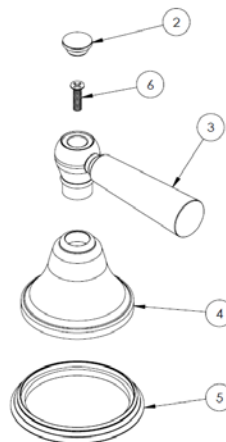

FEATURES

- ¼ turn washerless ceramic disc valve cartridges
- Flexible hose connection for 8" to 16" spread installations
- Flow rate 1.5 gpm (5.7 lpm) maximum flow rate
- Solid brass construction
- Listed by IAPMO, CSA, NSF, and other municipalities
- Warranty:
 - Limited lifetime warranty (residential use)
 - One year (commercial use)
- Shipping weight (lbs.) 10
- Shipping dimensions (in.): 29x12x4

HANDLE TRIMS

Los Angeles (Code: AX)

ITEM NO.	PART NUMBER	QTY.
2	A-ESC-RING	1
3	A-ESC	1
4	SA2-POST-CAP	1
5	X-POST	1
6	CR-FHM1 0.25-20x1x1-S	1

Tampa (Code: G)

ITEM NO.	PART NUMBER	QTY.
1	A-ESC-RING	1
2	A-ESC	1
3	F-POST	1
4	G-LVR	1
5	F-POST-CAP	1
6	F-POST-SCRW	1

Regal (Code: U7)

ITEM NO.	PART NUMBER	QTY.
1	U5-ESC-RING	1
2	U5-ESC	1
3	U5-POST	1
4	U5-POST-CAP	1
7	S3-PRCLN-LVR-INSRT	1
10	F-POST-SCRW	1

Tigris (Code: W)

ITEM NO.	PART NUMBER	QTY.
1	W-ESC	1
2	W-ESC-RING	1
3	W-LVR	1
4	W-POST	1
8	CR-FHM1 0.164-32x0.25x0.25-S	1

Boston (Code: WW)

ITEM NO.	PART NUMBER	QTY.
2	A-POST-CAP	1
3	S1A-LVR	1
4	A-ESC	1
5	A-ESC-RING	1
6	CR-FHM1 0.164-32x0.625x0.625-S	1

Le Château (Code: BV01)

ITEM NO.	PART NUMBER	QTY.
1	SSCUPSKT 0.25-20x0.3125-HX-S	1
2	A-ESC	1
3	A-ESC-RING	1
4	BV01-LVR	1