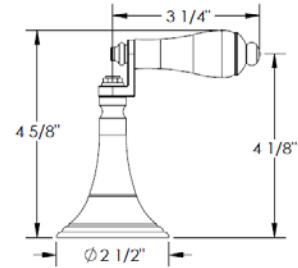

ITEM NO.	PART NUMBER	QTY.
1	U5-ESC-RING	1
2	U5-ESC	1
3	U5-POST	1
4	U5-POST-CAP	1
7	S3-PRCLN-LVR-INSRT	1
10	F-POST-SCRW	1