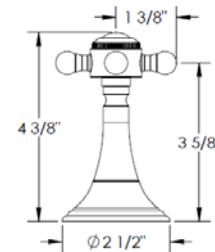

ITEM NO.	PART NUMBER	QTY.
1	U5-POST	1
2	V-POST	1
4	CR-FHM1 0.164-32x0.75x0.75-S	1
6	X-CAP-RING	1
7	X-PRCLN-INSRT-PLN	1
8	U5-ESC	1
9	U5-ESC-RING	1