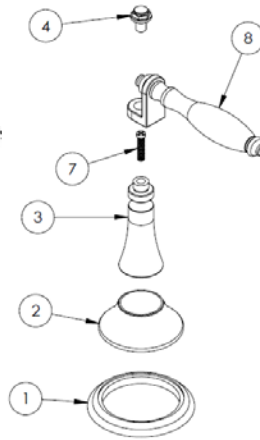

FEATURES

- ¼ turn washerless ceramic disc valve cartridges
- Flexible hose connection for 8" to 16" spread installations
- Flow rate 1.5 gpm (5.7 lpm) maximum flow rate
- Solid brass construction
- Listed by IAPMO, CSA, NSF, and other municipalities
- Warranty:
 - Limited lifetime warranty (residential use)
 - One year (commercial use)
- Shipping weight (lbs.) 10
- Shipping dimensions (in.): 29x12x4

HANDLE TRIMS

Los Angeles (Code: AX)

ITEM NO.	PART NUMBER	QTY.
2	A-ESC-RING	1
3	A-ESC	1
4	SA2-POST-CAP	1
5	X-POST	1
6	CR-FHM1 0.25-20x1x1-S	1

Tampa (Code: G)

ITEM NO.	PART NUMBER	QTY.
1	A-ESC-RING	1
2	A-ESC	1
3	F-POST	1
4	G-LVR	1
5	F-POST-CAP	1
6	F-POST-SCRW	1

Las Vegas (Code: H)

ITEM NO.	PART NUMBER	QTY.
1	H-KNOB	1
2	H-POST	1
3	H-CAP	1
4	A-ESC	1
5	A-ESC-RING	1
6	CR-FHM1 0.164-32x0.75x0.75-S	1
7	AS568 - 010	1

Diamond (Code: U3)

ITEM NO.	PART NUMBER	QTY.
1	U5-ESC-RING	1
2	U5-ESC	1
3	U5-POST	1
4	U5-POST-CAP	1
7	SW-CRSTL-LVR-INSRT	1
10	F-POST-SCRW	1

Emporium (Code: U5)

ITEM NO.	PART NUMBER	QTY.
1	U5-ESC-RING	1
2	U5-ESC	1
3	U5-POST	1
4	U5-POST-CAP	1
7	F-POST-SCRW	1
8	U5-LVR-INSRT	1

Povincial (Code: U6)

ITEM NO.	PART NUMBER	QTY.
1	U5-POST	1
2	V-POST	1
4	CR-FHM1 0.164-32x0.75x0.75-S	1
6	X-CAP-RING	1
7	X-PRCLN-INSRT-PLN	1
8	U5-ESC	1
9	U5-ESC-RING	1