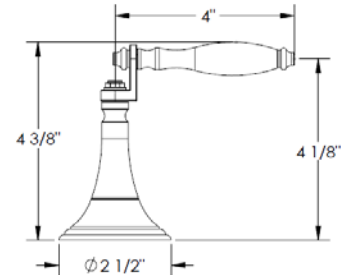

ITEM NO.	PART NUMBER	QTY.
1	U5-ESC-RING	1
2	U5-ESC	1
3	U5-POST	1
4	U5-POST-CAP	1
7	F-POST-SCRW	1
8	U5-LVR-INSRT	1