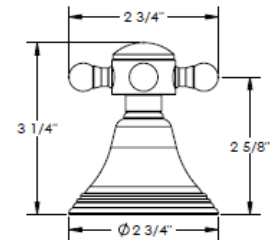

FEATURES

- ¼ turn washerless ceramic disc valve cartridges
- Flexible hose connection for 8" to 16" spread installations
- Flow rate 1.5 gpm (5.7 lpm) maximum flow rate
- Solid brass construction
- Listed by IAPMO, CSA, NSF, and other municipalities
- Warranty:
 - Limited lifetime warranty (residential use)
 - One year (commercial use)
- Shipping weight (lbs.) 10
- Shipping dimensions (in.): 29x12x4

HANDLE TRIMS

Los Angeles (Code: AX)

ITEM NO.	PART NUMBER	QTY.
2	A-ESC-RING	1
3	A-ESC	1
4	SA2-POST-CAP	1
5	X-POST	1
6	CR-FHM1 0.25-20x1x1-S	1

Tampa (Code: G)

ITEM NO.	PART NUMBER	QTY.
1	A-ESC-RING	1
2	A-ESC	1
3	F-POST	1
4	G-LVR	1
5	F-POST-CAP	1
6	F-POST-SCRW	1

Las Vegas (Code: H)

ITEM NO.	PART NUMBER	QTY.
1	H-KNOB	1
2	H-POST	1
3	H-CAP	1
4	A-ESC	1
5	A-ESC-RING	1
6	CR-FHM1 0.164-32x0.75x0.75-S	1
7	AS568 - 010	1

Diamond (Code: U3)

ITEM NO.	PART NUMBER	QTY.
1	U5-ESC-RING	1
2	U5-ESC	1
3	U5-POST	1
4	U5-POST-CAP	1
7	SW-CRSTL-LVR-INSRT	1
10	F-POST-SCRW	1