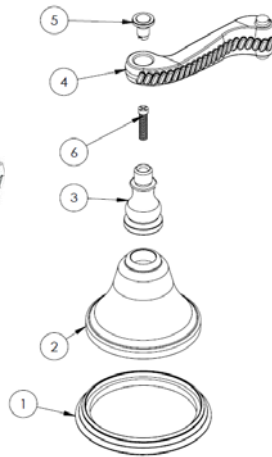

FEATURES

- ¼ turn washerless ceramic disc valve cartridges
- Flexible hose connection for 8" to 16" spread installations
- Flow rate 1.5 gpm (5.7 lpm) maximum flow rate
- Solid brass construction
- Listed by IAPMO, CSA, NSF, and other municipalities
- Warranty:
 - Limited lifetime warranty (residential use)
 - One year (commercial use)
- Shipping weight (lbs.) 10
- Shipping dimensions (in.): 29x12x4

HANDLE TRIMS

Los Angeles (Code: AX)

ITEM NO.	PART NUMBER	QTY.
2	A-ESC-RING	1
3	A-ESC	1
4	SA2-POST-CAP	1
5	X-POST	1
6	CR-FHM1 0.25-20x1x1-S	1

Tampa (Code: G)

ITEM NO.	PART NUMBER	QTY.
1	A-ESC-RING	1
2	A-ESC	1
3	F-POST	1
4	G-LVR	1
5	F-POST-CAP	1
6	F-POST-SCRW	1

Las Vegas (Code: H)

ITEM NO.	PART NUMBER	QTY.
1	H-KNOB	1
2	H-POST	1
3	H-CAP	1
4	A-ESC	1
5	A-ESC-RING	1
6	CR-FHM1 0.164-32x0.75x0.75-S	1
7	AS568 - 010	1

Diamond (Code: U3)

ITEM NO.	PART NUMBER	QTY.
1	U5-ESC-RING	1
2	U5-ESC	1
3	U5-POST	1
4	U5-POST-CAP	1
7	SW-CRSTL-LVR-INSRT	1
10	F-POST-SCRW	1

Emporium (Code: U5)

ITEM NO.	PART NUMBER	QTY.
1	U5-ESC-RING	1
2	U5-ESC	1
3	U5-POST	1
4	U5-POST-CAP	1
7	F-POST-SCRW	1
8	U5-LVR-INSRT	1

Povincial (Code: U6)

ITEM NO.	PART NUMBER	QTY.
1	U5-POST	1
2	V-POST	1
4	CR-FHM1 0.164-32x0.75x0.75-S	1
6	X-CAP-RING	1
7	X-PRCLN-INSRT-PLN	1
8	U5-ESC	1
9	U5-ESC-RING	1