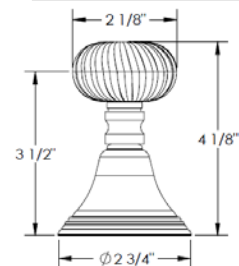

FEATURES

- ¼ turn washerless ceramic disc valve cartridges
- Flexible hose connection for 8" to 16" spread installations
- Flow rate 1.5 gpm (5.7 lpm) maximum flow rate
- Solid brass construction
- Listed by IAPMO, CSA, NSF, and other municipalities
- Warranty:
 - Limited lifetime warranty (residential use)
 - One year (commercial use)
- Shipping weight (lbs.) 10
- Shipping dimensions (in.): 29x12x4

HANDLE TRIMS

Los Angeles (Code: AX)

ITEM NO.	PART NUMBER	QTY.
2	A-ESC-RING	1
3	A-ESC	1
4	SA2-POST-CAP	1
5	X-POST	1
6	CR-FHM1 0.25-20x1x1-S	1

Tampa (Code: G)

ITEM NO.	PART NUMBER	QTY.
1	A-ESC-RING	1
2	A-ESC	1
3	F-POST	1
4	G-LVR	1
5	F-POST-CAP	1
6	F-POST-SCRW	1

Las Vegas (Code: H)

ITEM NO.	PART NUMBER	QTY.
1	H-KNOB	1
2	H-POST	1
3	H-CAP	1
4	A-ESC	1
5	A-ESC-RING	1
6	CR-FHM1 0.164-32x0.75x0.75-S	1
7	AS568 - 010	1

Diamond (Code: U3)

ITEM NO.	PART NUMBER	QTY.
1	U5-ESC-RING	1
2	U5-ESC	1
3	U5-POST	1
4	U5-POST-CAP	1
7	SW-CRSTL-LVR-INSRT	1
10	F-POST-SCRW	1