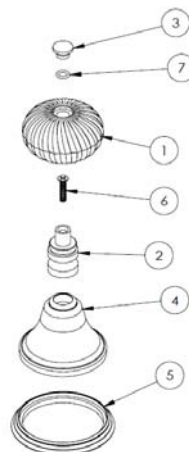

FEATURES

- ¼ turn washerless ceramic disc valve cartridges
- Flexible hose connection for 8" to 16" spread installations
- Flow rate 1.5 gpm (5.7 lpm) maximum flow rate
- Solid brass construction
- Listed by IAPMO, CSA, NSF, and other municipalities
- Warranty:
 - Limited lifetime warranty (residential use)
 - One year (commercial use)
- Shipping weight (lbs.) 10
- Shipping dimensions (in.): 29x12x4

HANDLE TRIMS

Los Angeles (Code: AX)

ITEM NO.	PART NUMBER	QTY.
2	A-ESC-RING	1
3	A-ESC	1
4	SA2-POST-CAP	1
5	X-POST	1
6	CR-FHM1 0.25-20x1x1-S	1

Tampa (Code: G)

ITEM NO.	PART NUMBER	QTY.
1	A-ESC-RING	1
2	A-ESC	1
3	F-POST	1
4	G-LVR	1
5	F-POST-CAP	1
6	F-POST-SCRW	1

Las Vegas (Code: H)

ITEM NO.	PART NUMBER	QTY.
1	H-KNOB	1
2	H-POST	1
3	H-CAP	1
4	A-ESC	1
5	A-ESC-RING	1
6	CR-FHM1 0.164-32x0.75x0.75-S	1
7	AS568 - 010	1

Diamond (Code: U3)

ITEM NO.	PART NUMBER	QTY.
1	U5-ESC-RING	1
2	U5-ESC	1
3	U5-POST	1
4	U5-POST-CAP	1
7	SW-CRSTL-LVR-INSRT	1
10	F-POST-SCRW	1

Emporium (Code: U5)

ITEM NO.	PART NUMBER	QTY.
1	U5-ESC-RING	1
2	U5-ESC	1
3	U5-POST	1
4	U5-POST-CAP	1
7	F-POST-SCRW	1
8	U5-LVR-INSRT	1

Povincial (Code: U6)

ITEM NO.	PART NUMBER	QTY.
1	U5-POST	1
2	V-POST	1
4	CR-FHM1 0.164-32x0.75x0.75-S	1
6	X-CAP-RING	1
7	X-PRCLN-INSRT-PLN	1
8	U5-ESC	1
9	U5-ESC-RING	1