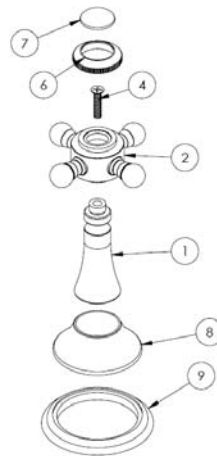

FEATURES

- ¼ turn washerless ceramic disc valve cartridges
- Flexible hose connection for 8" to 16" spread installations
- Flow rate 1.5 gpm (5.7 lpm) maximum flow rate
- Solid brass construction
- Listed by IAPMO, CSA, NSF, and other municipalities
- Warranty:
 - Limited lifetime warranty (residential use)
 - One year (commercial use)
- Shipping weight (lbs.) 10
- Shipping dimensions (in.): 29x12x4

HANDLE TRIMS

Los Angeles (Code: AX)

ITEM NO.	PART NUMBER	QTY.
2	A-ESC-RING	1
3	A-ESC	1
4	SA2-POST-CAP	1
5	X-POST	1
6	CR-FHM1 0.25-20x1x1-S	1

Tampa (Code: G)

ITEM NO.	PART NUMBER	QTY.
1	A-ESC-RING	1
2	A-ESC	1
3	F-POST	1
4	G-LVR	1
5	F-POST-CAP	1
6	F-POST-SCRW	1

Las Vegas (Code: H)

ITEM NO.	PART NUMBER	QTY.
1	H-KNOB	1
2	H-POST	1
3	H-CAP	1
4	A-ESC	1
5	A-ESC-RING	1
6	CR-FHM1 0.164-32x0.75x0.75-S	1
7	AS568 - 010	1

Diamond (Code: U3)

ITEM NO.	PART NUMBER	QTY.
1	U5-ESC-RING	1
2	U5-ESC	1
3	U5-POST	1
4	U5-POST-CAP	1
7	SW-CRSTL-LVR-INSRT	1
10	F-POST-SCRW	1

Emporium (Code: U5)

ITEM NO.	PART NUMBER	QTY.
1	U5-ESC-RING	1
2	U5-ESC	1
3	U5-POST	1
4	U5-POST-CAP	1
7	F-POST-SCRW	1
8	U5-LVR-INSRT	1

Povincial (Code: U6)

ITEM NO.	PART NUMBER	QTY.
1	U5-POST	1
2	V-POST	1
4	CR-FHM1 0.164-32x0.75x0.75-S	1
6	X-CAP-RING	1
7	X-PRCLN-INSRT-PLN	1
8	U5-ESC	1
9	U5-ESC-RING	1