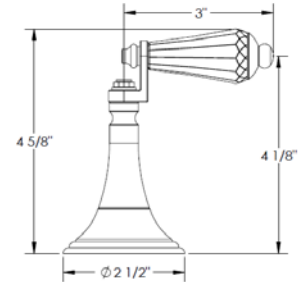

FEATURES

- ¼ turn washerless ceramic disc valve cartridges
- Flexible hose connection for 8" to 16" spread installations
- Flow rate 1.5 gpm (5.7 lpm) maximum flow rate
- Solid brass construction
- Listed by IAPMO, CSA, NSF, and other municipalities
- Warranty:
 - Limited lifetime warranty (residential use)
 - One year (commercial use)
- Shipping weight (lbs.) 10
- Shipping dimensions (in.): 29x12x4

HANDLE TRIMS

Los Angeles (Code: AX)

ITEM NO.	PART NUMBER	QTY.
2	A-ESC-RING	1
3	A-ESC	1
4	SA2-POST-CAP	1
5	X-POST	1
6	CR-FHM1 0.25-20x1x1-S	1

Tampa (Code: G)

ITEM NO.	PART NUMBER	QTY.
1	A-ESC-RING	1
2	A-ESC	1
3	F-POST	1
4	G-LVR	1
5	F-POST-CAP	1
6	F-POST-SCRW	1

Las Vegas (Code: H)

ITEM NO.	PART NUMBER	QTY.
1	H-KNOB	1
2	H-POST	1
3	H-CAP	1
4	A-ESC	1
5	A-ESC-RING	1
6	CR-FHM1 0.164-32x0.75x0.75-S	1
7	AS568 - 010	1

Diamond (Code: U3)

ITEM NO.	PART NUMBER	QTY.
1	U5-ESC-RING	1
2	U5-ESC	1
3	U5-POST	1
4	U5-POST-CAP	1
7	SW-CRSTL-LVR-INSRT	1
10	F-POST-SCRW	1