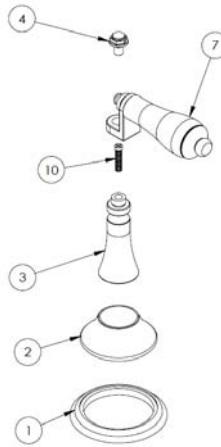

Regal (Code: U7)