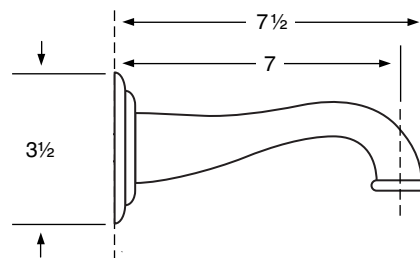

WATERMARK

DESIGNS

T 718.257.2800

F 718.257.2144

info@watermark-designs.com

Lavatory Fittings/Wall Mounted Specifications

**24-2.2/32-2.2/86-2.2/87-2.2/96-2.2/
203-2.2/318-2.2** Widespread Wall Mounted
24-1.2-L4/32-1.1-SA1 Single Handle Wall Mounted

25-2.2 Widespread Wall Mounted
25-1.2-IN14 Single Handle Wall Mounted

26-2.2 Widespread Wall Mounted

29-2.2 Widespread Wall Mounted

160-2.2 Widespread Wall Mounted

28-2.2 Widespread Wall Mounted
28-1.2 Single Handle Wall Mounted

**33-2.2/130-2.2/140-2.2/150-2.2
180-2.2/201-1.1/204-2.2/205-2.2/206-2.2
310-2.2/311-2.2/312-2.2/313-2.2/316-2.2
319-2.2/320-2.2/321-2.2**
Widespread Wall Mounted

**33-1.2-WW/180-1.1-CC/204-1.2-U5
205-1.2-T8,Y,Z/206-1.2-U3,SW/310-1.2-A
321-1.2-S2**
Single Handle Wall Mounted

206-2.2 Widespread Wall Mounted - 6 1/2"

206-2.2 Widespread Wall Mounted - 11"

See Handle Trim Specifications for a complete list of handle trims