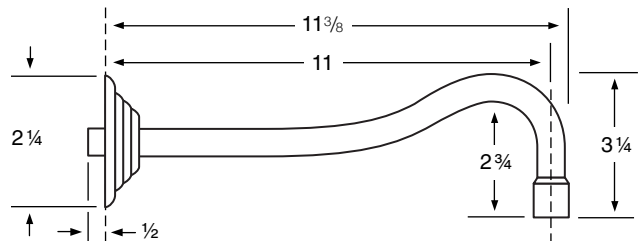

**33-2.2/130-2.2/140-2.2/150-2.2
180-2.2/201-1.1/204-2.2/205-2.2/206-2.2
310-2.2/311-2.2/312-2.2/313-2.2/316-2.2
319-2.2/320-2.2/321-2.2**
Widespread Wall Mounted

**33-1.2-WW/180-1.1-CC/204-1.2-U5
205-1.2-T8,Y,Z/206-1.2-U3,SW/310-1.2-A
321-1.2-S2**
Single Handle Wall Mounted

206-2.2 Widespread Wall Mounted - 6 1/2"

206-2.2 Widespread Wall Mounted - 11"

See Handle Trim Specifications for a complete list of handle trims