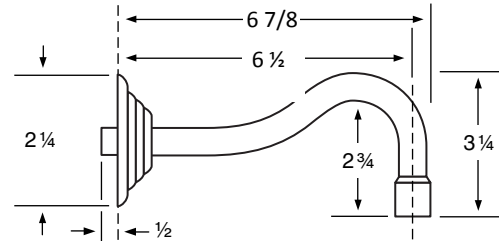

WATERMARK

DESIGNS

T 718.257.2800

F 718.257.2144

info@watermark-designs.com

Lavatory Fittings/Wall Mounted Specifications

**24-2.2/32-2.2/86-2.2/87-2.2/96-2.2/
203-2.2/318-2.2** Widespread Wall Mounted
24-1.2-L4/32-1.1-SA1 Single Handle Wall Mounted

25-2.2 Widespread Wall Mounted
25-1.2-IN14 Single Handle Wall Mounted

26-2.2 Widespread Wall Mounted

29-2.2 Widespread Wall Mounted

160-2.2 Widespread Wall Mounted

28-2.2 Widespread Wall Mounted
28-1.2 Single Handle Wall Mounted

**33-2.2/130-2.2/140-2.2/150-2.2
180-2.2/201-1.1/204-2.2/205-2.2/206-2.2
310-2.2/311-2.2/312-2.2/313-2.2/316-2.2
319-2.2/320-2.2/321-2.2**
Widespread Wall Mounted

**33-1.2-WW/180-1.1-CC/204-1.2-U5
205-1.2-T8,Y,Z/206-1.2-U3,SW/310-1.2-A
321-1.2-S2**
Single Handle Wall Mounted

206-2.2 Widespread Wall Mounted - 6 1/2"

206-2.2 Widespread Wall Mounted - 11"

See Handle Trim Specifications for a complete list of handle trims