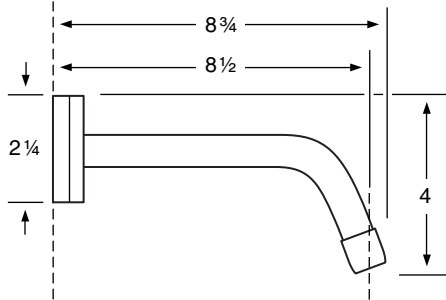

WATERMARK

DESIGNS

T 718.257.2800

F 718.257.2144

info@watermark-designs.com

Lavatory Fittings/Wall Mounted Specifications

**24-2.2/32-2.2/86-2.2/87-2.2/96-2.2/
203-2.2/318-2.2** Widespread Wall Mounted
24-1.2-L4/32-1.1-SA1 Single Handle Wall Mounted

25-2.2 Widespread Wall Mounted
25-1.2-IN14 Single Handle Wall Mounted

26-2.2 Widespread Wall Mounted

29-2.2 Widespread Wall Mounted

160-2.2 Widespread Wall Mounted

28-2.2 Widespread Wall Mounted
28-1.2 Single Handle Wall Mounted

**33-2.2/130-2.2/140-2.2/150-2.2
180-2.2/201-1.1/204-2.2/205-2.2/206-2.2
310-2.2/311-2.2/312-2.2/313-2.2/316-2.2
319-2.2/320-2.2/321-2.2**
Widespread Wall Mounted

**33-1.2-WW/180-1.1-CC/204-1.2-U5
205-1.2-T8,Y,Z/206-1.2-U3,SW/310-1.2-A
321-1.2-S2**
Single Handle Wall Mounted

206-2.2 Widespread Wall Mounted - 6 1/2"

206-2.2 Widespread Wall Mounted - 11"

See Handle Trim Specifications for a complete list of handle trims