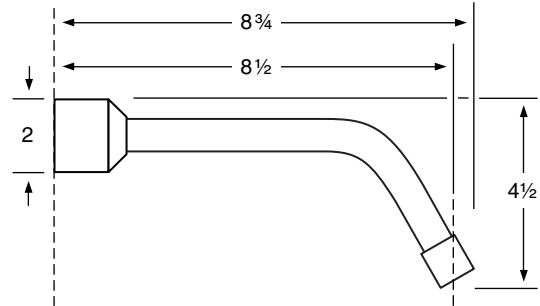

WATERMARK

DESIGNS

T 718.257.2800

F 718.257.2144

info@watermark-designs.com

Lavatory Fittings/Wall Mounted Specifications

**24-2.2/32-2.2/86-2.2/87-2.2/96-2.2/
203-2.2/318-2.2** Widespread Wall Mounted
24-1.2-L4/32-1.1-SA1 Single Handle Wall Mounted

25-2.2 Widespread Wall Mounted
25-1.2-IN14 Single Handle Wall Mounted

26-2.2 Widespread Wall Mounted

29-2.2 Widespread Wall Mounted

160-2.2 Widespread Wall Mounted

28-2.2 Widespread Wall Mounted
28-1.2 Single Handle Wall Mounted

**33-2.2/130-2.2/140-2.2/150-2.2
180-2.2/201-1.1/204-2.2/205-2.2/206-2.2
310-2.2/311-2.2/312-2.2/313-2.2/316-2.2
319-2.2/320-2.2/321-2.2**
Widespread Wall Mounted

**33-1.2-WW/180-1.1-CC/204-1.2-U5
205-1.2-T8,Y,Z/206-1.2-U3,SW/310-1.2-A
321-1.2-S2**
Single Handle Wall Mounted

206-2.2 Widespread Wall Mounted - 6 1/2"

206-2.2 Widespread Wall Mounted - 11"

See Handle Trim Specifications for a complete list of handle trims