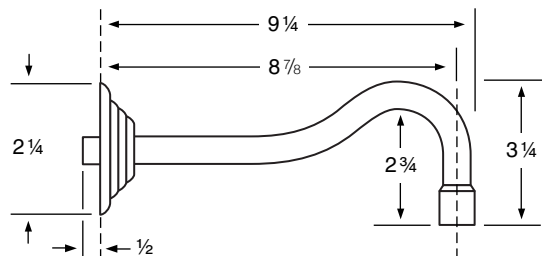

WATERMARK

DESIGNS

T 718.257.2800

F 718.257.2144

info@watermark-designs.com

Lavatory Fittings/Wall Mounted Specifications

**24-2.2/32-2.2/86-2.2/87-2.2/96-2.2/
203-2.2/318-2.2** Widespread Wall Mounted
24-1.2-L4/32-1.1-SA1 Single Handle Wall Mounted

25-2.2 Widespread Wall Mounted
25-1.2-IN14 Single Handle Wall Mounted

26-2.2 Widespread Wall Mounted

29-2.2 Widespread Wall Mounted

160-2.2 Widespread Wall Mounted

28-2.2 Widespread Wall Mounted
28-1.2 Single Handle Wall Mounted

**33-2.2/130-2.2/140-2.2/150-2.2
180-2.2/201-1.1/204-2.2/205-2.2/206-2.2
310-2.2/311-2.2/312-2.2/313-2.2/316-2.2
319-2.2/320-2.2/321-2.2**
Widespread Wall Mounted

**33-1.2-WW/180-1.1-CC/204-1.2-U5
205-1.2-T8,Y,Z/206-1.2-U3,SW/310-1.2-A
321-1.2-S2**
Single Handle Wall Mounted

206-2.2 Widespread Wall Mounted - 6 1/2"

206-2.2 Widespread Wall Mounted - 11"

See Handle Trim Specifications for a complete list of handle trims