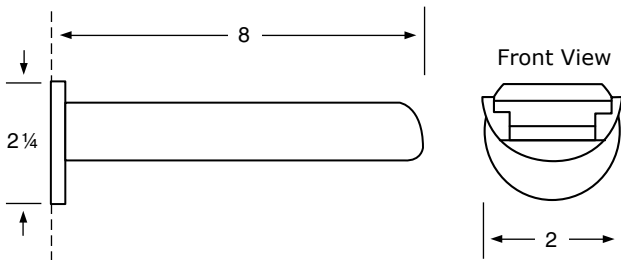

WATERMARK

DESIGNS

T 718.257.2800

F 718.257.2144

info@watermark-designs.com

Lavatory Fittings/Wall Mounted Specifications

**24-2.2/32-2.2/86-2.2/87-2.2/96-2.2/
203-2.2/318-2.2** Widespread Wall Mounted
24-1.2-L4/32-1.1-SA1 Single Handle Wall Mounted

25-2.2 Widespread Wall Mounted
25-1.2-IN14 Single Handle Wall Mounted

26-2.2 Widespread Wall Mounted

29-2.2 Widespread Wall Mounted

160-2.2 Widespread Wall Mounted

28-2.2 Widespread Wall Mounted
28-1.2 Single Handle Wall Mounted

**33-2.2/130-2.2/140-2.2/150-2.2
180-2.2/201-1.1/204-2.2/205-2.2/206-2.2
310-2.2/311-2.2/312-2.2/313-2.2/316-2.2
319-2.2/320-2.2/321-2.2**
Widespread Wall Mounted

**33-1.2-WW/180-1.1-CC/204-1.2-U5
205-1.2-T8,Y,Z/206-1.2-U3,SW/310-1.2-A
321-1.2-S2**
Single Handle Wall Mounted

206-2.2 Widespread Wall Mounted - 6 1/2"

206-2.2 Widespread Wall Mounted - 11"

See Handle Trim Specifications for a complete list of handle trims