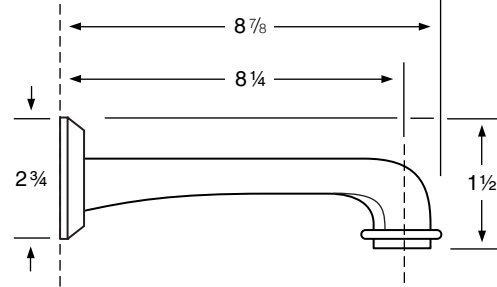

WATERMARK

DESIGNS

T 718.257.2800

F 718.257.2144

info@watermark-designs.com

Lavatory Fittings/Wall Mounted Specifications

**24-2.2/32-2.2/86-2.2/87-2.2/96-2.2/
203-2.2/318-2.2** Widespread Wall Mounted
24-1.2-L4/32-1.1-SA1 Single Handle Wall Mounted

25-2.2 Widespread Wall Mounted
25-1.2-IN14 Single Handle Wall Mounted

26-2.2 Widespread Wall Mounted

29-2.2 Widespread Wall Mounted

160-2.2 Widespread Wall Mounted

28-2.2 Widespread Wall Mounted
28-1.2 Single Handle Wall Mounted

**33-2.2/130-2.2/140-2.2/150-2.2
180-2.2/201-1.1/204-2.2/205-2.2/206-2.2
310-2.2/311-2.2/312-2.2/313-2.2/316-2.2
319-2.2/320-2.2/321-2.2**
Widespread Wall Mounted

**33-1.2-WW/180-1.1-CC/204-1.2-U5
205-1.2-T8,Y,Z/206-1.2-U3,SW/310-1.2-A
321-1.2-S2**
Single Handle Wall Mounted

206-2.2 Widespread Wall Mounted - 6 1/2"

206-2.2 Widespread Wall Mounted - 11"

See Handle Trim Specifications for a complete list of handle trims