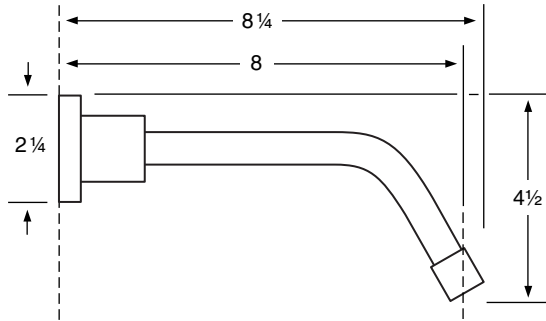

WATERMARK

DESIGNS

T 718.257.2800

F 718.257.2144

info@watermark-designs.com

Lavatory Fittings/Wall Mounted Specifications

**24-2.2/32-2.2/86-2.2/87-2.2/96-2.2/
203-2.2/318-2.2** Widespread Wall Mounted
24-1.2-L4/32-1.1-SA1 Single Handle Wall Mounted

25-2.2 Widespread Wall Mounted
25-1.2-IN14 Single Handle Wall Mounted

26-2.2 Widespread Wall Mounted

29-2.2 Widespread Wall Mounted

160-2.2 Widespread Wall Mounted

28-2.2 Widespread Wall Mounted
28-1.2 Single Handle Wall Mounted

**33-2.2/130-2.2/140-2.2/150-2.2
180-2.2/201-1.1/204-2.2/205-2.2/206-2.2
310-2.2/311-2.2/312-2.2/313-2.2/316-2.2
319-2.2/320-2.2/321-2.2**
Widespread Wall Mounted

**33-1.2-WW/180-1.1-CC/204-1.2-U5
205-1.2-T8,Y,Z/206-1.2-U3,SW/310-1.2-A
321-1.2-S2**
Single Handle Wall Mounted

206-2.2 Widespread Wall Mounted - 6 1/2"

206-2.2 Widespread Wall Mounted - 11"

See Handle Trim Specifications for a complete list of handle trims