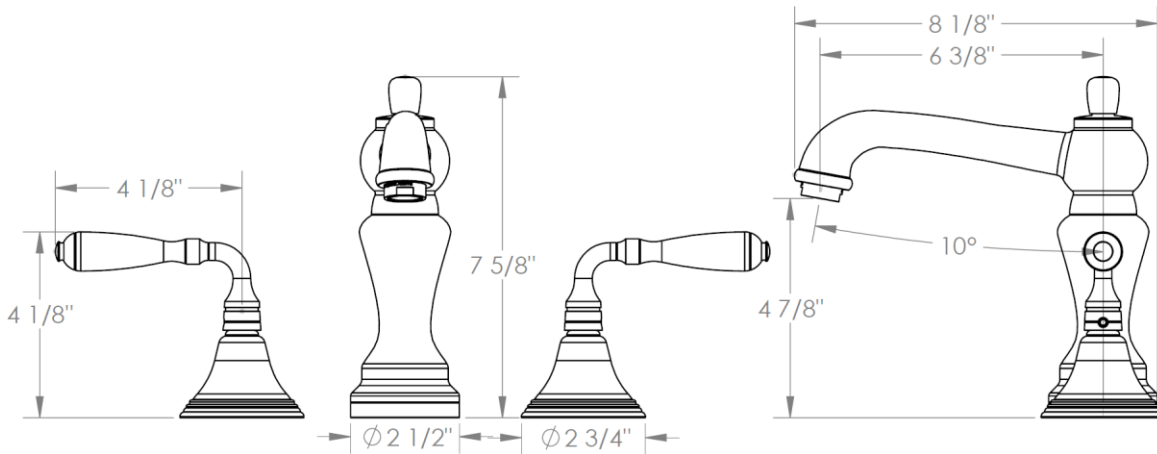

28-2-BV01

Le Chateau Collection Widespread

Meets the applicable requirements of ASME A112.18.1-2005/CSA B125.1-05, entitled "Plumbing Supply Fittings"

WATERMARK DESIGNS 12/12/2014

350 Dewitt Ave Brooklyn NY 11207 USA T 718 257 2800 F 718 257 2144 info@watermark-designs.com