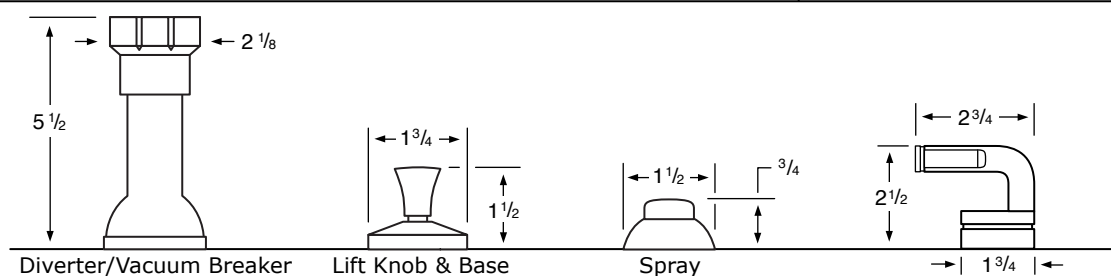

- 26-3** 3 Valve Tub & Shower
- 26-5** 2 Valve Tub
- 26-6** 2 Valve Shower
- 26-WTR** Wall Valve Trim

26-3.2/26-6.2 Pressure Balancing Valve

26-3.2TMP/26-6.2TMP Tempress Pressure Balancing Valve

26-THRMKT10/26-3.5/26-6.5 Thermostatic Valve

26-4 Bidet

26-8/26-8.1 Roman Tub

See Handle Trim Specifications for a complete list of additional handle trims