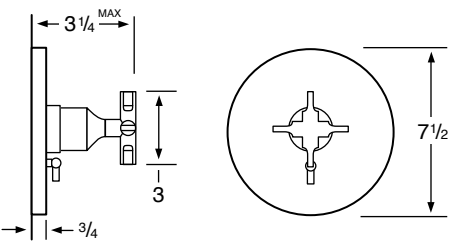

- 26-3** 3 Valve Tub & Shower
- 26-5** 2 Valve Tub
- 26-6** 2 Valve Shower
- 26-WTR** Wall Valve Trim

26-3.2/26-6.2 Pressure Balancing Valve

26-3.2TMP/26-6.2TMP Tempress Pressure Balancing Valve

26-THRMKT10/26-3.5/26-6.5 Thermostatic Valve

26-4 Bidet

26-8/26-8.1 Roman Tub

See Handle Trim Specifications for a complete list of additional handle trims