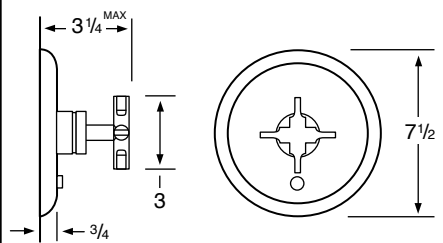

- 26-3** 3 Valve Tub & Shower
- 26-5** 2 Valve Tub
- 26-6** 2 Valve Shower
- 26-WTR** Wall Valve Trim

26-3.2/26-6.2 Pressure Balancing Valve

26-3.2TMP/26-6.2TMP Tempress Pressure Balancing Valve

26-THRMKT10/26-3.5/26-6.5 Thermostatic Valve

26-4 Bidet

26-8/26-8.1 Roman Tub

See Handle Trim Specifications for a complete list of additional handle trims