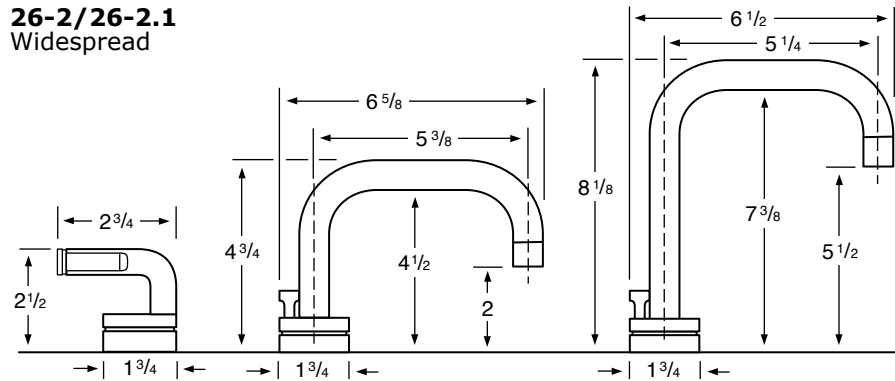

WATERMARK

DESIGNS

T 718.257.2800

F 718.257.2144

info@watermark-designs.com

Prêt-a-vive²⁶

Specifications

26-2/26-2.1 Widespread

- 26-3** 3 Valve Tub & Shower
- 26-5** 2 Valve Tub
- 26-6** 2 Valve Shower
- 26-WTR** Wall Valve Trim

26-3.2/26-6.2 Pressure Balancing Valve

26-3.2TMP/26-6.2TMP Tempress Pressure Balancing Valve

26-THRMKT10/26-3.5/26-6.5 Thermostatic Valve

26-4 Bidet

26-8/26-8.1 Roman Tub

See Handle Trim Specifications for a complete list of additional handle trims