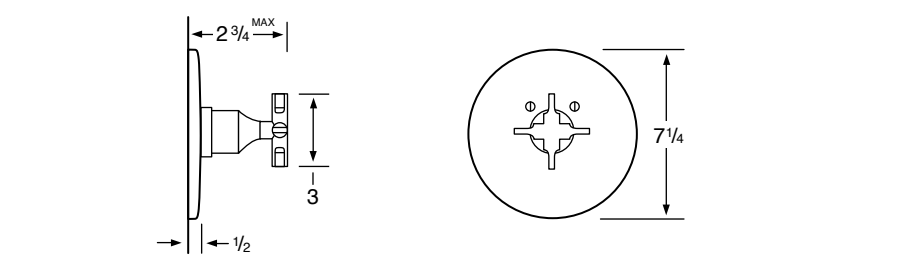

- 26-3** 3 Valve Tub & Shower
- 26-5** 2 Valve Tub
- 26-6** 2 Valve Shower
- 26-WTR** Wall Valve Trim

26-3.2/26-6.2 Pressure Balancing Valve

26-3.2TMP/26-6.2TMP Tempress Pressure Balancing Valve

26-THRMKT10/26-3.5/26-6.5 Thermostatic Valve

26-4 Bidet

26-8/26-8.1 Roman Tub

See Handle Trim Specifications for a complete list of additional handle trims