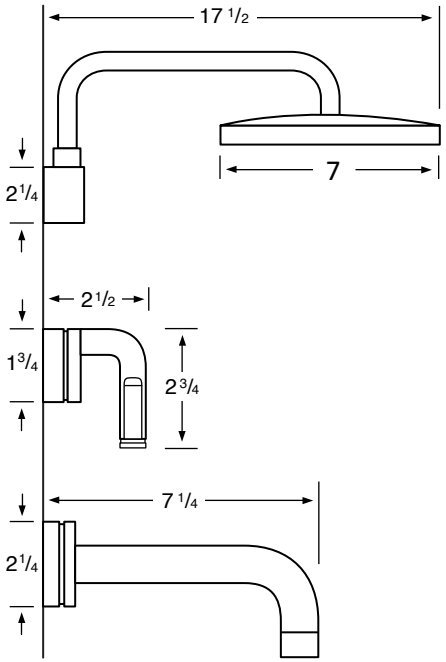

WATERMARK

DESIGNS

T 718.257.2800

F 718.257.2144

info@watermark-designs.com

Prêt-a-vive²⁶

Specifications

26-2/26-2.1 Widespread

- 26-3** 3 Valve Tub & Shower
- 26-5** 2 Valve Tub
- 26-6** 2 Valve Shower
- 26-WTR** Wall Valve Trim

26-3.2/26-6.2 Pressure Balancing Valve

26-3.2TMP/26-6.2TMP Tempress Pressure Balancing Valve

26-THRMKT10/26-3.5/26-6.5 Thermostatic Valve

26-4 Bidet

26-8/26-8.1 Roman Tub

See Handle Trim Specifications for a complete list of additional handle trims