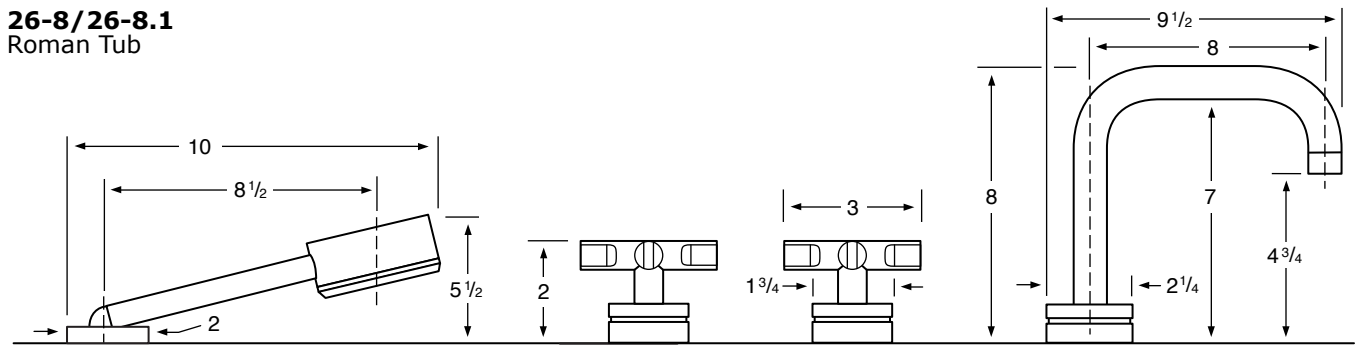

- 26-3** 3 Valve Tub & Shower
- 26-5** 2 Valve Tub
- 26-6** 2 Valve Shower
- 26-WTR** Wall Valve Trim

26-3.2/26-6.2 Pressure Balancing Valve

26-3.2TMP/26-6.2TMP Tempress Pressure Balancing Valve

26-THRMKT10/26-3.5/26-6.5 Thermostatic Valve

26-4 Bidet

26-8/26-8.1 Roman Tub

See Handle Trim Specifications for a complete list of additional handle trims