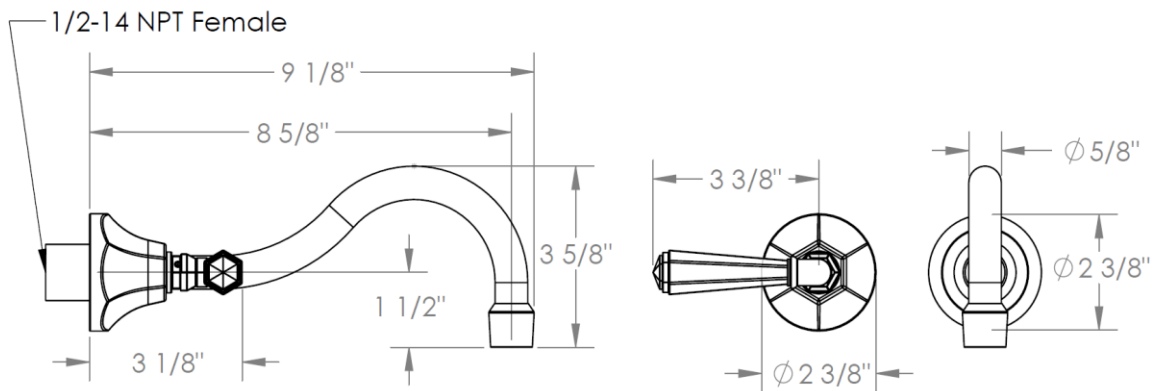

312-1.2-Y
Single Handle - Wall Mounted

Meets the applicable requirements of ASME A112.18.1-2005/CSA B125.1-05, entitled "Plumbing Supply Fittings"

WATERMARK DESIGNS 4/6/2015

350 Dewitt Ave Brooklyn NY 11207 USA T 718 257 2800 F 718 257 2144 info@watermark-designs.com