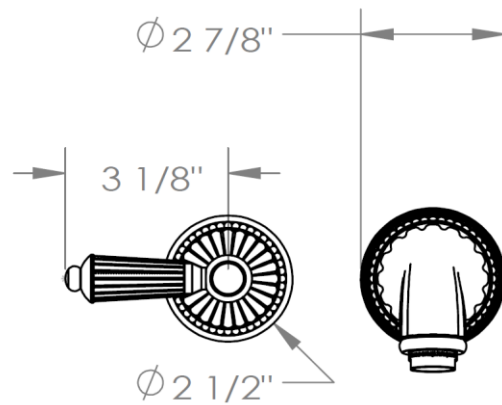

180-1.2B-U

Single Handle - Wall Mounted - All Brass Handle Trim

Meets the applicable requirements of ASME A112.18.1-2005/CSA B125.1-05, entitled "Plumbing Supply Fittings"

WATERMARK DESIGNS 12/15/2014

350 Dewitt Ave Brooklyn NY 11207 USA T 718 257 2800 F 718 257 2144 info@watermark-designs.com