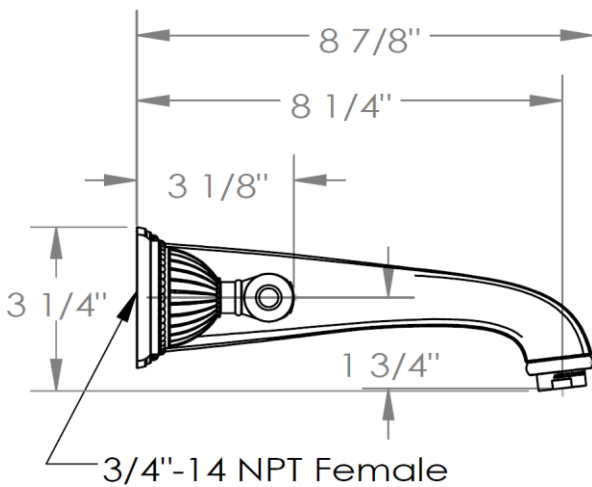

180-1.2B-U

Single Handle - Wall Mounted - All Brass Handle Trim

Meets the applicable requirements of ASME A112.18.1-2005/CSA B125.1-05, entitled "Plumbing Supply Fittings"

WATERMARK DESIGNS 12/15/2014

350 Dewitt Ave Brooklyn NY 11207 USA T 718 257 2800 F 718 257 2144 info@watermark-designs.com