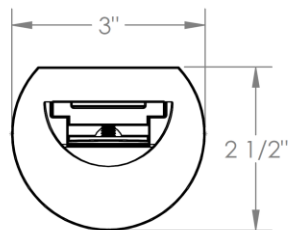

160-1.2-AQ

Single handle, wall mounted lavatory

Meets the applicable requirements of ASME A112.18.1-2005/CSA B125.1-05, entitled "Plumbing Supply Fittings"

WATERMARK DESIGNS

350 Dewitt Ave Brooklyn NY 11207 USA T 718 257 2800 F 718 257 2144 info@watermark-designs.com