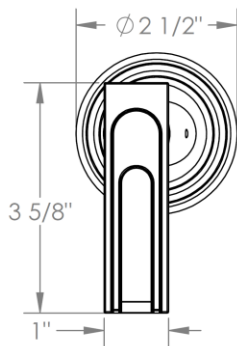

160-1.2-AQ

Single handle, wall mounted lavatory

Meets the applicable requirements of ASME A112.18.1-2005/CSA B125.1-05, entitled "Plumbing Supply Fittings"

WATERMARK DESIGNS

350 Dewitt Ave Brooklyn NY 11207 USA T 718 257 2800 F 718 257 2144 info@watermark-designs.com