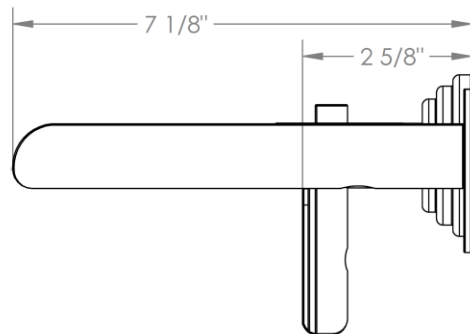

160-1.2-AQ

Single handle, wall mounted lavatory

Meets the applicable requirements of ASME A112.18.1-2005/CSA B125.1-05, entitled "Plumbing Supply Fittings"

WATERMARK DESIGNS

350 Dewitt Ave Brooklyn NY 11207 USA T 718 257 2800 F 718 257 2144 info@watermark-designs.com