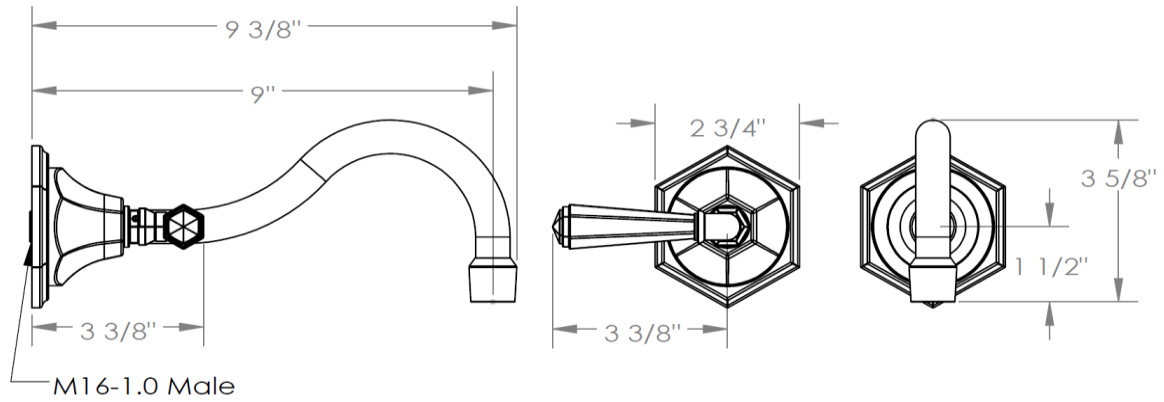

205-1.2-YY

Single Handle - Wall Mounted

Meets the applicable requirements of ASME A112.18.1-2005/CSA B125.1-05, entitled "Plumbing Supply Fittings"

WATERMARK DESIGNS 12/17/2014

350 Dewitt Ave Brooklyn NY 11207 USA T 718 257 2800 F 718 257 2144 info@watermark-designs.com