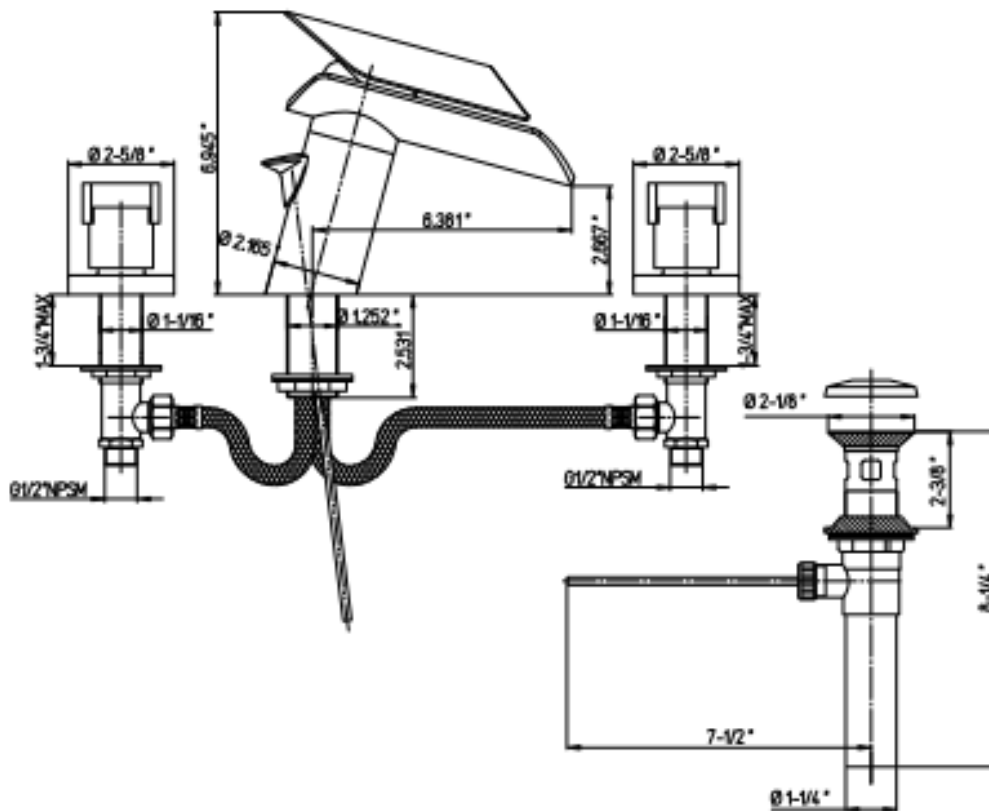

# 73-214

Morgana widespread lavatory  
faucet  
Cylindrical knob  
8" centers  
Pop-Up Drain Included.

## Morgana Series

73-214

Lavatory Faucet, Contemporary Styling