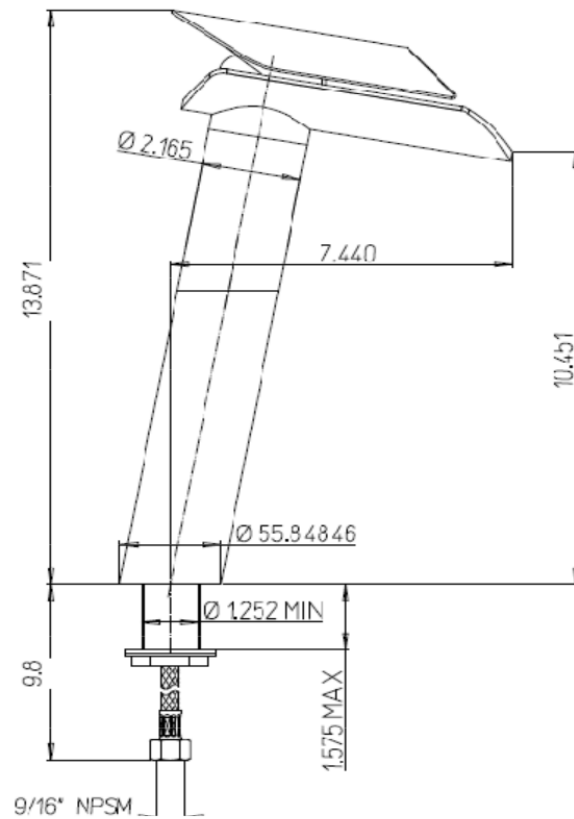

73-205

MORGANA 73-205LL

Morgana single handle tall
lavatory vessel

Morgana Series

73-205

Lavatory Faucet, Contemporary Styling

STANDARDS

- Compliant with ASME A112.18.1-B125.1
- Compliant with AB1953
- Compliant with ANSI NSF61 – Annex G
- Certified by CSA International
- Compliant with ANSI A117.1

Finishes

	73CR205VRLL	73PW205VRLL	73PW205LZLL
Polished Chrome/Glass Spout	X		
Brushed Nickel/Glass Spout		X	
Brushed Nickel/Wenge Spout			X

Features

	73CR205VRLL	73PW205VRLL	73PW205LZLL
Solid Brass Construction	X	X	X
Single Control Ceramic Disc Valve	X	X	X
Meets NSF 61/9 Annex G Lead Requirements	X	X	X
ADA Compliant	X	X	X
Step-By-Step Installation Instructions	X	X	X
Limited Lifetime Warranty	X	X	X
1.5 GPM	X	X	X