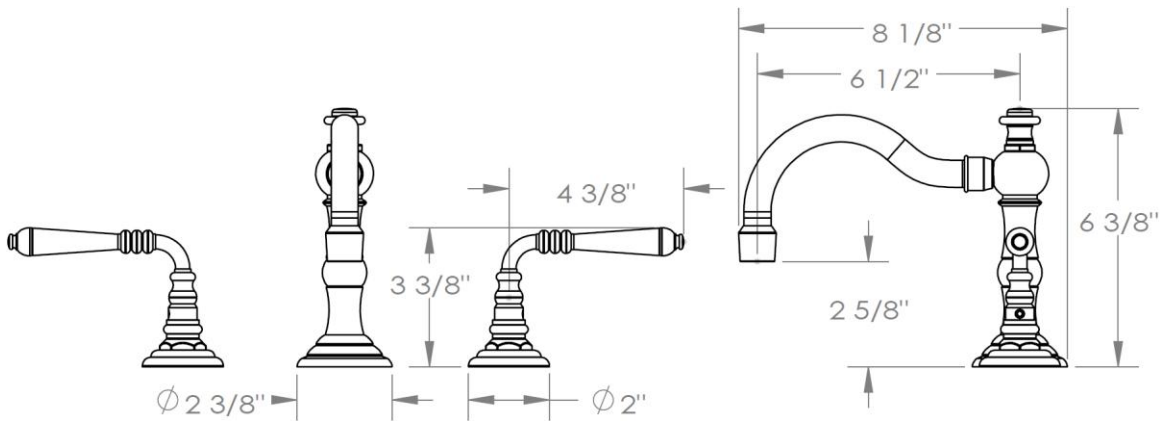

**206-2-BV13**

Le Chateau Collection Widespread

Meets the applicable requirements of ASME A112.18.1-2005/CSA B125.1-05, entitled "Plumbing Supply Fittings"

**WATERMARK DESIGNS 12/18/2014**

350 Dewitt Ave Brooklyn NY 11207 USA T 718 257 2800 F 718 257 2144 info@watermark-designs.com