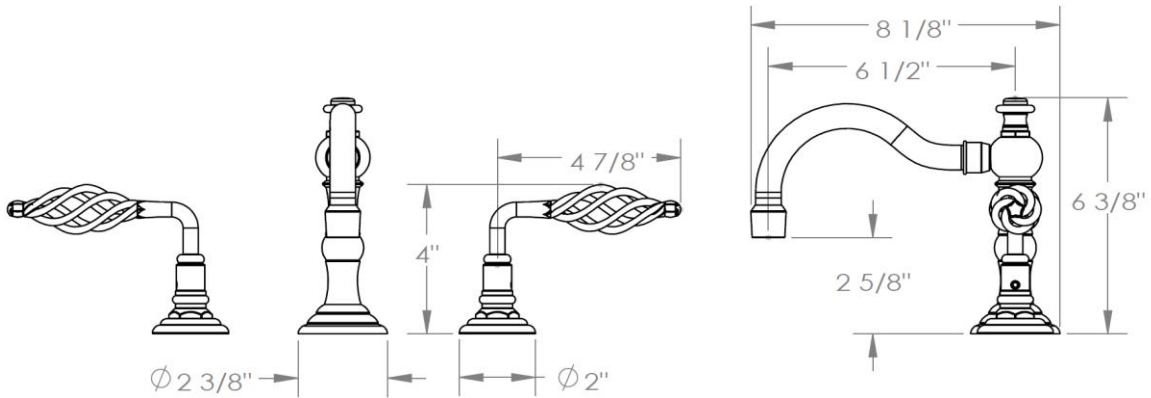

206-2-BV05

Le Chateau Collection Widespread

Meets the applicable requirements of ASME A112.18.1-2005/CSA B125.1-05, entitled "Plumbing Supply Fittings"

WATERMARK DESIGNS 12/18/2014

350 Dewitt Ave Brooklyn NY 11207 USA T 718 257 2800 F 718 257 2144 info@watermark-designs.com