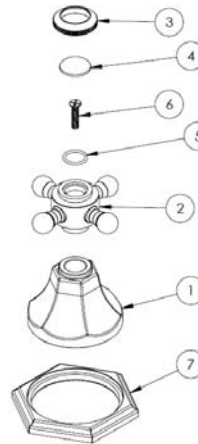

#### Needham (Code: T7)

ITEM NO.	PART NUMBER	QTY.
1	U5-ESC-RING	1
2	U5-ESC	1
3	U5-POST	1
4	T7-ESC-RING	1
6	X-CAP-RING	1
7	AS568 - 014	1
8	V-POST	1
9	CR-FHM1 0.164-32x0.75x0.75-S	1
10	X-PRCLN-INSRT-PLN	1

#### Chatam (Code: T8)

ITEM NO.	PART NUMBER	QTY.
1	U5-ESC-RING	1
2	U5-ESC	1
3	U5-POST	1
4	U5-POST-CAP	1
8	T7-ESC-RING	1
9	Y-LVR-INSRT	1
11	F-POST-SCRW	1

### Chesapeake (Code: T9)

ITEM NO.	PART NUMBER	QTY.
1	U5-ESC-RING	1
2	U5-ESC	1
3	U5-POST	1
4	U5-POST-CAP	1
8	T7-ESC-RING	1
9	Z-PRCLN-LVR-INSRT	1
11	F-POST-SCRW	1

### Sheffield (Code: XX)

ITEM NO.	PART NUMBER	QTY.
1	X-ESC	1
2	X-POST	1
3	X-CAP-RING	1
4	X-PRCLN-INSRT-(PLN/COLD/HOT)	1
5	AS568 - 014	1
6	CR-FHMS 0.164-32x0.75x0.75-S	1
7	XX-ESC-RING	1