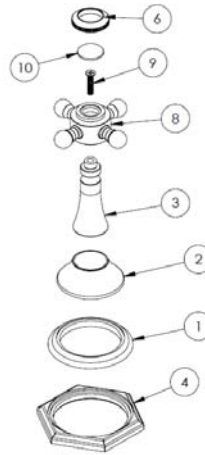

Needham (Code: T7)