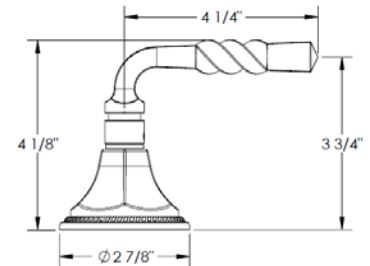

### Newport (Code: YY)

ITEM NO.	PART NUMBER	QTY.
2	Y-LVR-INSRT	1
5	XX-ESC-RING	1
6	X-ESC	1
7	SSCUPSKT 0.164-32x0.125-HX-S	2

### Bradford (Code: ZZ)

ITEM NO.	PART NUMBER	QTY.
2	Z-PRCLN-LVR-INSRT	1
5	XX-ESC-RING	1
6	X-ESC	1
7	SSCUPSKT 0.164-32x0.125-HX-S	2

### Bourgogne (Code: BV09)

ITEM NO.	PART NUMBER	QTY.
1	BV09-LVR	1
2	X-ESC	1
3	HH-ESC-RING	1
4	B18.3.6M - M6 x 1 x 6 Hex Socket Type I Cup Pt. SS --S	1