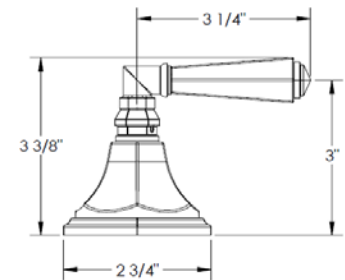

### Sheffield (Code: XX)

ITEM NO.	PART NUMBER	QTY.
1	X-ESC	1
2	X-POST	1
3	X-CAP-RING	1
4	X-PRCLN-INSRT-(PLN/COLD/HOT)	1
5	AS568 - 014	1
6	CR-FHMS 0.164-32x0.75x0.75-S	1
7	XX-ESC-RING	1

### Newport (Code: YY)

ITEM NO.	PART NUMBER	QTY.
2	Y-LVR-INSRT	1
5	XX-ESC-RING	1
6	X-ESC	1
7	SSCUPSKT 0.164-32x0.125-HX-S	2

### Bradford (Code: ZZ)

ITEM NO.	PART NUMBER	QTY.
2	Z-PRCLN-LVR-INSRT	1
5	XX-ESC-RING	1
6	X-ESC	1
7	SSCUPSKT 0.164-32x0.125-HX-S	2