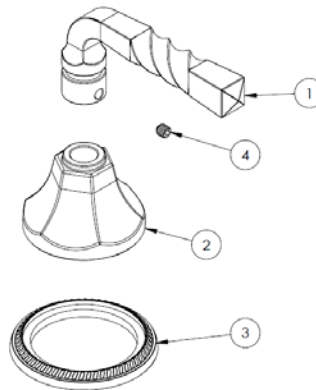

### Sheffield (Code: XX)

ITEM NO.	PART NUMBER	QTY.
1	X-ESC	1
2	X-POST	1
3	X-CAP-RING	1
4	X-PRCLN-INSRT-(PLN/COLD/HOT)	1
5	AS568 - 014	1
6	CR-FHMS 0.164-32x0.75x0.75-S	1
7	XX-ESC-RING	1

### Newport (Code: YY)

ITEM NO.	PART NUMBER	QTY.
2	Y-LVR-INSRT	1
5	XX-ESC-RING	1
6	X-ESC	1
7	SSCUPSKT 0.164-32x0.125-HX-S	2

### Bradford (Code: ZZ)

ITEM NO.	PART NUMBER	QTY.
2	Z-PRCLN-LVR-INSRT	1
5	XX-ESC-RING	1
6	X-ESC	1
7	SSCUPSKT 0.164-32x0.125-HX-S	2

### Bourgogne (Code: BV09)

ITEM NO.	PART NUMBER	QTY.
1	BV09-LVR	1
2	X-ESC	1
3	HH-ESC-RING	1
4	B18.3.6M - M6 x 1 x 6 Hex Socket Type I Cup Pt. SS --S	1