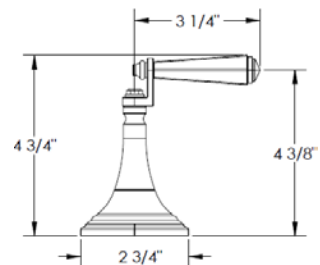

ITEM NO.	PART NUMBER	QTY.
1	U5-ESC-RING	1
2	U5-ESC	1
3	U5-POST	1
4	U5-POST-CAP	1
8	T7-ESC-RING	1
9	Y-LVR-INSRT	1
11	F-POST-SCRW	1