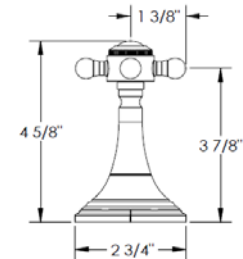

### FEATURES

- ¼ turn washerless ceramic disc valve cartridges
- Flexible hose connection for 8" to 16" spread installations
- Flow rate 1.5 gpm (5.7 lpm) maximum flow rate
- Solid brass construction
- Listed by IAPMO, CSA, NSF, and other municipalities
- Warranty:
  - Limited lifetime warranty (residential use)
  - One year (commercial use)
- Shipping weight (lbs.) 10
- Shipping dimensions (in.): 29x12x4

#### Newton (Code: T6)

ITEM NO.	PART NUMBER	QTY.
1	X-ESC	1
2	XX-ESC-RING	1
3	T6-KNOB	1
4	SSCUPSKT 0.164-32x0.25-HX-S	2

#### Needham (Code: T7)

ITEM NO.	PART NUMBER	QTY.
1	U5-ESC-RING	1
2	U5-ESC	1
3	U5-POST	1
4	T7-ESC-RING	1
6	X-CAP-RING	1
7	AS568 - 014	1
8	V-POST	1
9	CR-FHM1 0.164-32x0.75x0.75-S	1
10	X-PRCLN-INSRT-PLN	1

### Sheffield (Code: XX)

ITEM NO.	PART NUMBER	QTY.
1	X-ESC	1
2	X-POST	1
3	X-CAP-RING	1
4	X-PRCLN-INSRT-(PLN/COLD/HOT)	1
5	AS568 - 014	1
6	CR-FHMS 0.164-32x0.75x0.75-S	1
7	XX-ESC-RING	1