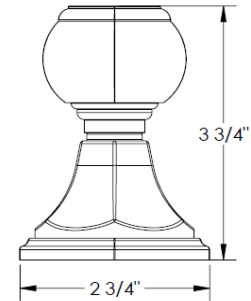

### FEATURES

- ¼ turn washerless ceramic disc valve cartridges
- Flexible hose connection for 8" to 16" spread installations
- Flow rate 1.5 gpm (5.7 lpm) maximum flow rate
- Solid brass construction
- Listed by IAPMO, CSA, NSF, and other municipalities
- Warranty:
  - Limited lifetime warranty (residential use)
  - One year (commercial use)
- Shipping weight (lbs.) 10
- Shipping dimensions (in.): 29x12x4

ITEM NO.	PART NUMBER	QTY.
1	205-2-SPT-2	1
2	XX-ESC-RING	1
3	SPPLY-HOSE-0.5-14-NPS	2
4	501-LIFT-ROD-2	1
6	D1R233N-2	1
7	43.6256.010	1
8	SPT-MNTNG-KIT-1-SCRW	2
9	SPT-MNTNG-KIT-1-NUT	2
10	SPT-MNTNG-KIT-2-RBBR-WSHR	1
11	SPT-MNTNG-KIT-2-WSHR	1
12	142-LOCK-NUT	4
13H/13C	SS-502 Valve Body	2
14H/14C	SS-502 Cartridge	2

#### Newton (Code: T6)

ITEM NO.	PART NUMBER	QTY.
1	X-ESC	1
2	XX-ESC-RING	1
3	T6-KNOB	1
4	SSCUPSKT 0.164-32x0.25-HX-S	2