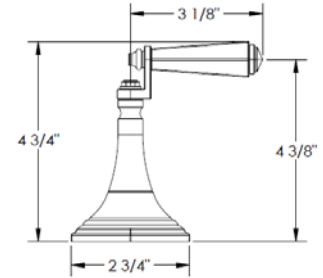

### FEATURES

- ¼ turn washerless ceramic disc valve cartridges
- Flexible hose connection for 8" to 16" spread installations
- Flow rate 1.5 gpm (5.7 lpm) maximum flow rate
- Solid brass construction
- Listed by IAPMO, CSA, NSF, and other municipalities
- Warranty:
  - Limited lifetime warranty (residential use)
  - One year (commercial use)
- Shipping weight (lbs.) 10
- Shipping dimensions (in.): 29x12x4

#### Newton (Code: T6)

ITEM NO.	PART NUMBER	QTY.
1	X-ESC	1
2	XX-ESC-RING	1
3	T6-KNOB	1
4	SSCUPSKT 0.164-32x0.25-HX-S	2

#### Chatam (Code: T8)

ITEM NO.	PART NUMBER	QTY.
1	U5-ESC-RING	1
2	U5-ESC	1
3	U5-POST	1
4	U5-POST-CAP	1
8	T7-ESC-RING	1
9	Y-LVR-INSRT	1
11	F-POST-SCRW	1

### Sheffield (Code: XX)

ITEM NO.	PART NUMBER	QTY.
1	X-ESC	1
2	X-POST	1
3	X-CAP-RING	1
4	X-PRCLN-INSRT-(PLN/COLD/HOT)	1
5	AS568 - 014	1
6	CR-FHMS 0.164-32x0.75x0.75-S	1
7	XX-ESC-RING	1