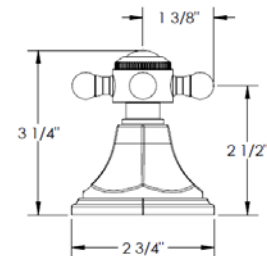

### FEATURES

- ¼ turn washerless ceramic disc valve cartridges
- Flexible hose connection for 8" to 16" spread installations
- Flow rate 1.5 gpm (5.7 lpm) maximum flow rate
- Solid brass construction
- Listed by IAPMO, CSA, NSF, and other municipalities
- Warranty:
  - Limited lifetime warranty (residential use)
  - One year (commercial use)
- Shipping weight (lbs.) 10
- Shipping dimensions (in.): 29x12x4

### Sheffield (Code: XX)

ITEM NO.	PART NUMBER	QTY.
1	X-ESC	1
2	X-POST	1
3	X-CAP-RING	1
4	X-PRCLN-INSRT-(PLN/COLD/HOT)	1
5	AS568 - 014	1
6	CR-FHMS 0.164-32x0.75x0.75-S	1
7	XX-ESC-RING	1