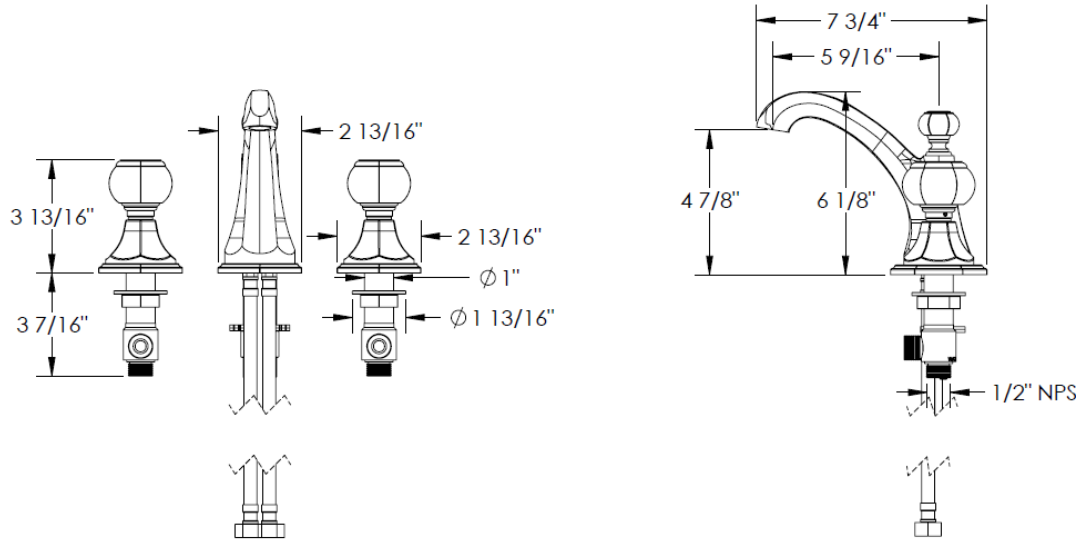

### FEATURES

- ¼ turn washerless ceramic disc valve cartridges
- Flexible hose connection for 8" to 16" spread installations
- Flow rate 1.5 gpm (5.7 lpm) maximum flow rate
- Solid brass construction
- Listed by IAPMO, CSA, NSF, and other municipalities
- Warranty:
  - Limited lifetime warranty (residential use)
  - One year (commercial use)
- Shipping weight (lbs.) 10
- Shipping dimensions (in.): 29x12x4

ITEM NO.	PART NUMBER	QTY.
1	205-2-SPT-2	1
2	XX-ESC-RING	1
3	SPPLY-HOSE-0.5-14-NPS	2
4	501-LIFT-ROD-2	1
6	D1R233N-2	1
7	43.6256.010	1
8	SPT-MNTNG-KIT-1-SCRW	2
9	SPT-MNTNG-KIT-1-NUT	2
10	SPT-MNTNG-KIT-2-RBBR-WSHR	1
11	SPT-MNTNG-KIT-2-WSHR	1
12	142-LOCK-NUT	4
13H/13C	SS-502 Valve Body	2
14H/14C	SS-502 Cartridge	2

#### Newton (Code: T6)

ITEM NO.	PART NUMBER	QTY.
1	X-ESC	1
2	XX-ESC-RING	1
3	T6-KNOB	1
4	SSCUPSKT 0.164-32x0.25-HX-S	2

### Sheffield (Code: XX)

ITEM NO.	PART NUMBER	QTY.
1	X-ESC	1
2	X-POST	1
3	X-CAP-RING	1
4	X-PRCLN-INSRT-(PLN/COLD/HOT)	1
5	AS568 - 014	1
6	CR-FHMS 0.164-32x0.75x0.75-S	1
7	XX-ESC-RING	1