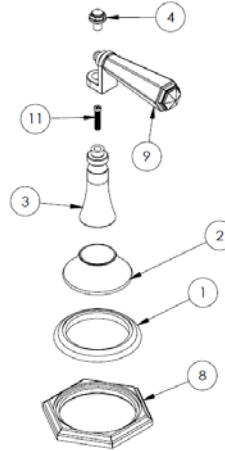

Chesapeake (Code: T9)