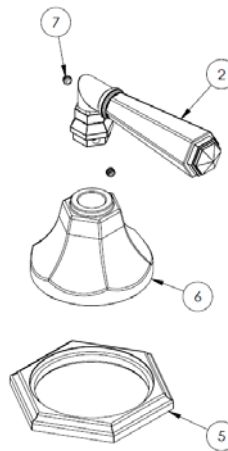

Bradford (Code: ZZ)

ITEM NO.	PART NUMBER	QTY.
2	Z-PRCLN-LVR-INSRT	1
5	XX-ESC-RING	1
6	X-ESC	1
7	SSCUPSKT 0.164-32x0.125-HX-S	2