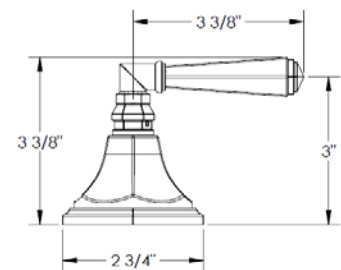

### Sheffield (Code: XX)

ITEM NO.	PART NUMBER	QTY.
1	X-ESC	1
2	X-POST	1
3	X-CAP-RING	1
4	X-PRCLN-INSRT-(PLN/COLD/HOT)	1
5	AS568 - 014	1
6	CR-FHMS 0.164-32x0.75x0.75-S	1
7	XX-ESC-RING	1

### Newport (Code: YY)

ITEM NO.	PART NUMBER	QTY.
2	Y-LVR-INSRT	1
5	XX-ESC-RING	1
6	X-ESC	1
7	SSCUPSKT 0.164-32x0.125-HX-S	2