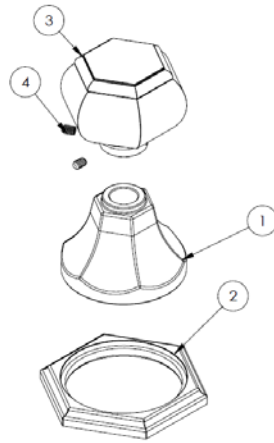

### FEATURES

- ¼ turn washerless ceramic disc valve cartridges
- Flexible hose connection for 8" to 16" spread installations
- Flow rate 1.5 gpm (5.7 lpm) maximum flow rate
- Solid brass construction
- Listed by IAPMO, CSA, NSF, and other municipalities
- Warranty:
  - Limited lifetime warranty (residential use)
  - One year (commercial use)
- Shipping weight (lbs.) 10
- Shipping dimensions (in.): 29x12x4

ITEM NO.	PART NUMBER	QTY.
1	205-2-SPT-2	1
2	XX-ESC-RING	1
3	SPPLY-HOSE-0.5-14-NPS	2
4	501-LIFT-ROD-2	1
6	D1R233N-2	1
7	43.6256.010	1
8	SPT-MNTNG-KIT-1-SCRW	2
9	SPT-MNTNG-KIT-1-NUT	2
10	SPT-MNTNG-KIT-2-RBBR-WSHR	1
11	SPT-MNTNG-KIT-2-WSHR	1
12	142-LOCK-NUT	4
13H/13C	SS-502 Valve Body	2
14H/14C	SS-502 Cartridge	2

#### Newton (Code: T6)

ITEM NO.	PART NUMBER	QTY.
1	X-ESC	1
2	XX-ESC-RING	1
3	T6-KNOB	1
4	SSCUPSKT 0.164-32x0.25-HX-S	2

### Bourgogne (Code: BV09)

ITEM NO.	PART NUMBER	QTY.
1	BV09-LVR	1
2	X-ESC	1
3	HH-ESC-RING	1
4	B18.3.6M - M6 x 1 x 6 Hex Socket Type I Cup Pt. SS --S	1