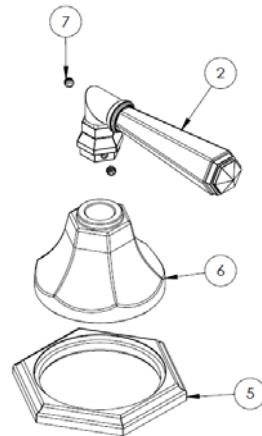

#### Chatam (Code: T8)

ITEM NO.	PART NUMBER	QTY.
1	U5-ESC-RING	1
2	U5-ESC	1
3	U5-POST	1
4	U5-POST-CAP	1
8	T7-ESC-RING	1
9	Y-LVR-INSRT	1
11	F-POST-SCRW	1

### Chesapeake (Code: T9)

ITEM NO.	PART NUMBER	QTY.
1	U5-ESC-RING	1
2	U5-ESC	1
3	U5-POST	1
4	U5-POST-CAP	1
8	T7-ESC-RING	1
9	Z-PRCLN-LVR-INSRT	1
11	F-POST-SCRW	1

### Sheffield (Code: XX)

ITEM NO.	PART NUMBER	QTY.
1	X-ESC	1
2	X-POST	1
3	X-CAP-RING	1
4	X-PRCLN-INSRT-(PLN/COLD/HOT)	1
5	AS568 - 014	1
6	CR-FHMS 0.164-32x0.75x0.75-S	1
7	XX-ESC-RING	1

### Newport (Code: YY)

ITEM NO.	PART NUMBER	QTY.
2	Y-LVR-INSRT	1
5	XX-ESC-RING	1
6	X-ESC	1
7	SSCUPSKT 0.164-32x0.125-HX-S	2