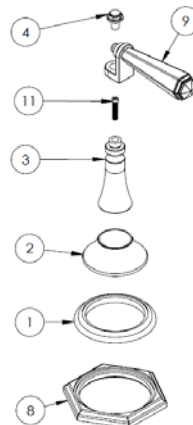

Chatam (Code: T8)