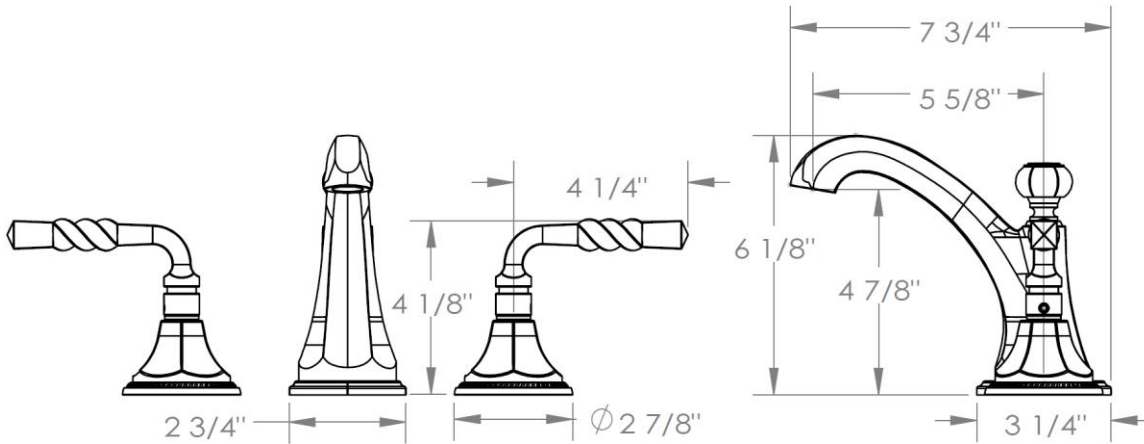

**205-2-BV09**

Le Chateau Collection Widespread

Meets the applicable requirements of ASME A112.18.1-2005/CSA B125.1-05, entitled "Plumbing Supply Fittings"

**WATERMARK DESIGNS 12/17/2014**

350 Dewitt Ave Brooklyn NY 11207 USA T 718 257 2800 F 718 257 2144 info@watermark-designs.com