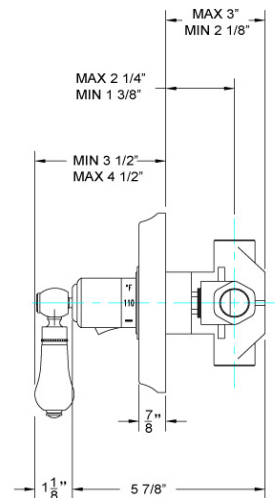

COMPLIES WITH

- A112.18.1-05/CSA B125.1-2005-CERTIFIED
- cUPC-CERTIFIED
- UPC-CERTIFIED

SIDE VIEW