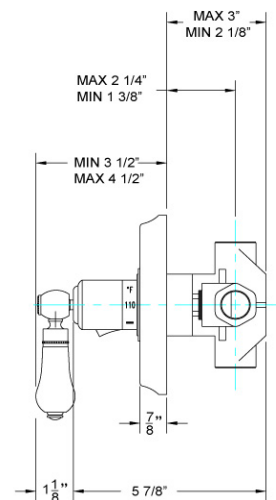

COMPLIES WITH

- CSA B125.1-CERTIFIED
- cUPC-CERTIFIED
- UPC-CERTIFIED

SIDE VIEW