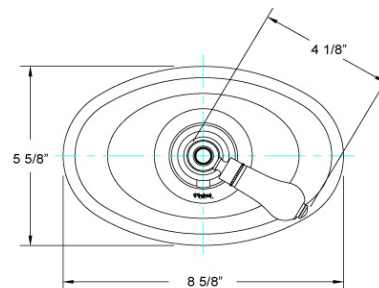

COMPLIES WITH

- CSA B125.1-CERTIFIED
- cUPC-CERTIFIED
- UPC-CERTIFIED

SIDE VIEW