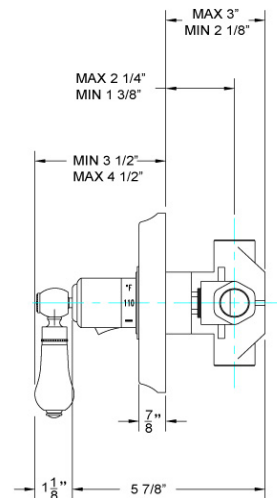

COMPLIES WITH

- A112.18.1-05/CSA B125.1-2005-CERTIFIED
- cUPC-CERTIFIED
- UPC-CERTIFIED

SIDE VIEW