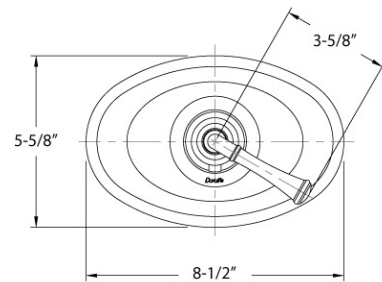

Image shown may not be in the finish selected

SIDE VIEW