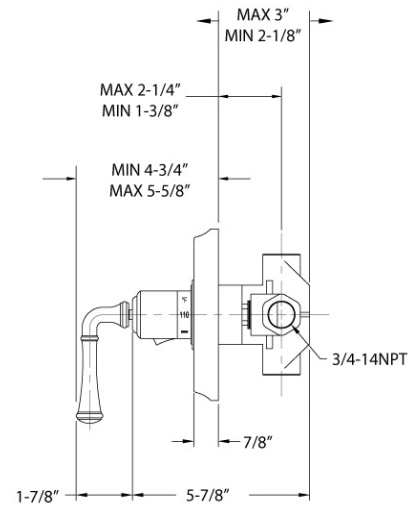

Image shown may not be in the finish selected

SIDE VIEW