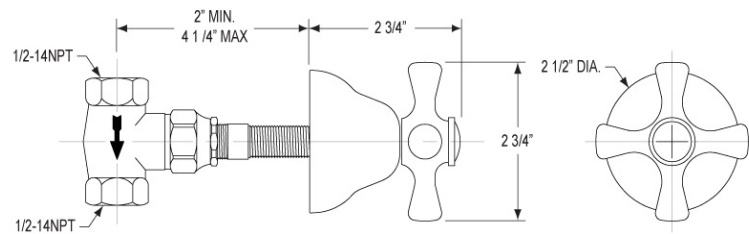

Image shown may not be in the finish selected

#### COMPLIES WITH

- A112.18.1-05/CSA B125.1-2005-CERTIFIED
- cUPC-CERTIFIED
- UPC-CERTIFIED

NOTE: 1/2" MAX THREAD DEPTH OF HANDLE