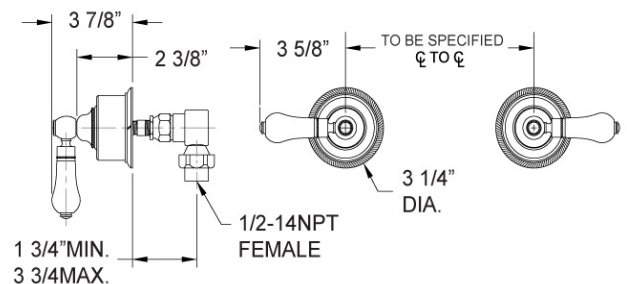

Image shown may not be in the finish selected

Valve Shown: 8090536R