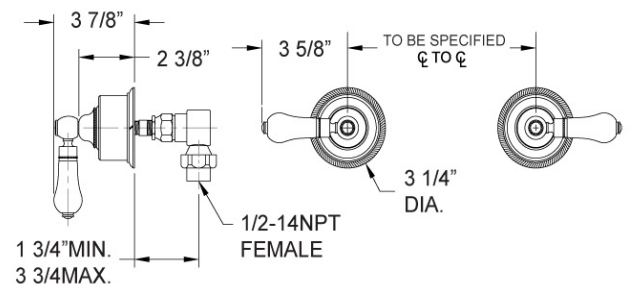

Image shown may not be in the finish selected

Valve Shown: 8090536R