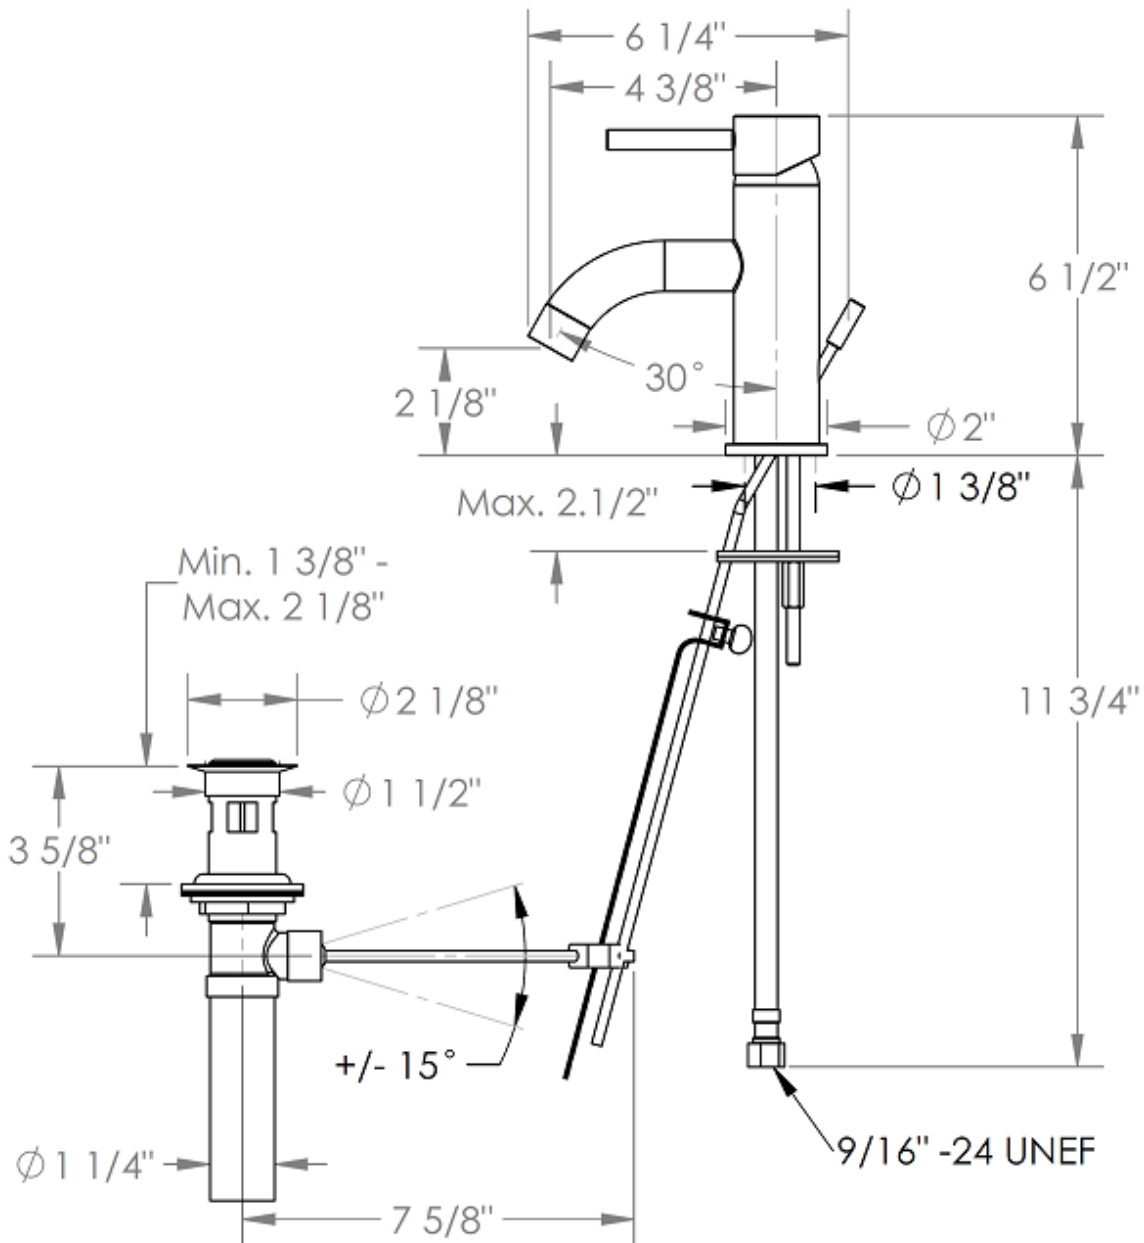

24-1.15

Single Lever, Single Control Lavatory Faucet
Includes MPU7 pop up drain assembly

Meets the applicable requirements of ASME A112.18.1-2005/CSA B125.1-05, entitled "Plumbing Supply Fittings"

WATERMARK DESIGNS 10/27/2014

350 Dewitt Ave Brooklyn NY 11207 USA T 718 257 2800 F 718 257 2144 info@watermark-designs.com

24-1.15

Single Lever, Single Control Lavatory Faucet
Includes pop up drain assembly

Meets the applicable requirements of ASME A112.18.1-2005/CSA B125.1-05, entitled "Plumbing Supply Fittings"