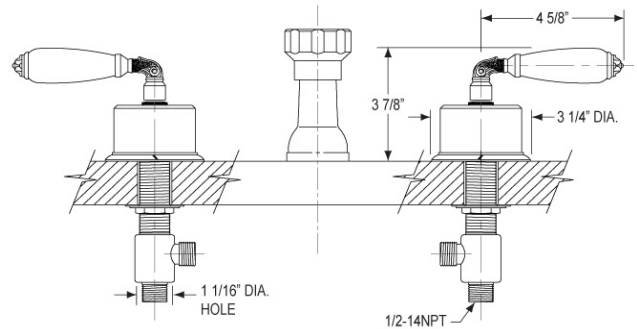

COLOR FINISHES

- Polished Nickel (K4338F_014)
- Satin Nickel (K4338F_015)
- Pewter (K4338F_15A)
- Polished Chrome (K4338F_026)
- Polished Brass (K4338F_003)
- Polished Brass Antiqued (K4338F_007)
- Satin Brass (K4338F_004)
- Polished Gold (K4338F_025)
- Polished Gold Antiqued (K4338F_25D)
- Satin Gold (K4338F_024)
- Satin Gold Antiqued (K4338F_24D)
- Satin Jeweler's Gold (K4338F_24J)
- Old English Brass (K4338F_OEB)
- Antique Brass (K4338F_047)
- Antique Bronze (K4338F_11B)

Image shown may not be in the finish selected