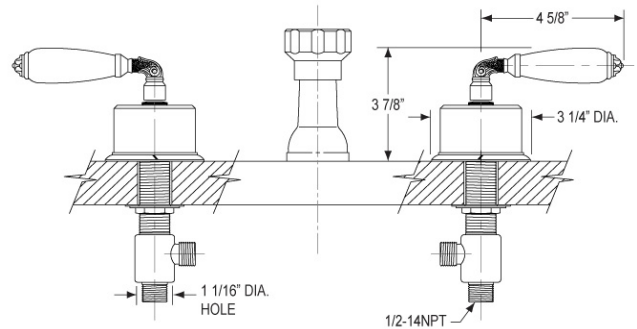

COLOR FINISHES

- Polished Nickel (K4338D_014)
- Satin Nickel (K4338D_015)
- Pewter (K4338D_15A)
- Polished Chrome (K4338D_026)
- Polished Brass (K4338D_003)
- Polished Brass Antiqued (K4338D_007)
- Satin Brass (K4338D_004)
- Polished Gold (K4338D_025)
- Polished Gold Antiqued (K4338D_25D)
- Satin Gold (K4338D_024)
- Satin Gold Antiqued (K4338D_24D)
- Satin Jeweler's Gold (K4338D_24J)
- Old English Brass (K4338D_OEB)
- Antique Brass (K4338D_047)
- Antique Bronze (K4338D_11B)

Image shown may not be in the finish selected