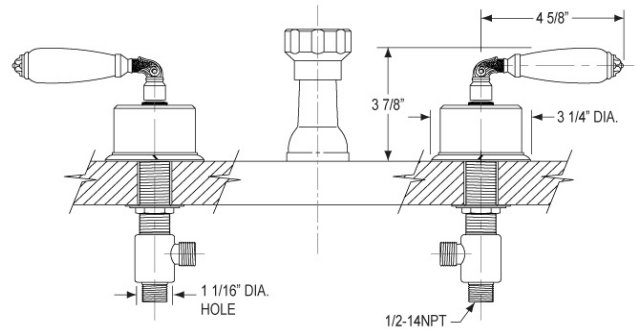

COLOR FINISHES

- Polished Nickel (K4338B_014)
- Satin Nickel (K4338B_015)
- Pewter (K4338B_15A)
- Polished Chrome (K4338B_026)
- Polished Brass (K4338B_003)
- Polished Brass Antiqued (K4338B_007)
- Satin Brass (K4338B_004)
- Polished Gold (K4338B_025)
- Polished Gold Antiqued (K4338B_25D)
- Satin Gold (K4338B_024)
- Satin Gold Antiqued (K4338B_24D)
- Satin Jeweler's Gold (K4338B_24J)
- Old English Brass (K4338B_OEB)
- Antique Brass (K4338B_047)
- Antique Bronze (K4338B_11B)

Image shown may not be in the finish selected