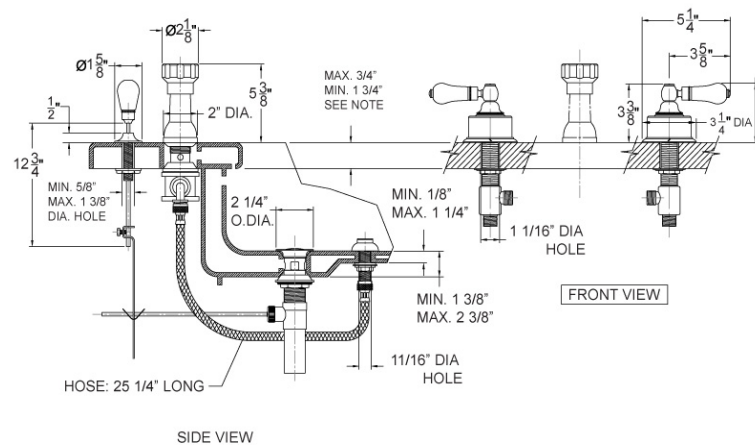

Four Hole Bidet Set Model K4273_003

FEATURES

- Style: Baroque Treasures
- Collection: Regent
- 5/8" (16mm) min. to 1-3/8" (35mm) max. hole size for pop-up rod
- 1-1/16" (27mm) hole size for valves
- Pop-up drain with lift rod and tailpiece
- Vertical Spray

NOTE:

HOLE TO BE CENTER ON OPENING AS SHOWN ON DIAGRAM.

WARRANTY

- Limited Lifetime

COMPLIES WITH

- A112.18.1-05/CSA B125.1-2005-CERTIFIED
- cUPC-CERTIFIED
- UPC-CERTIFIED