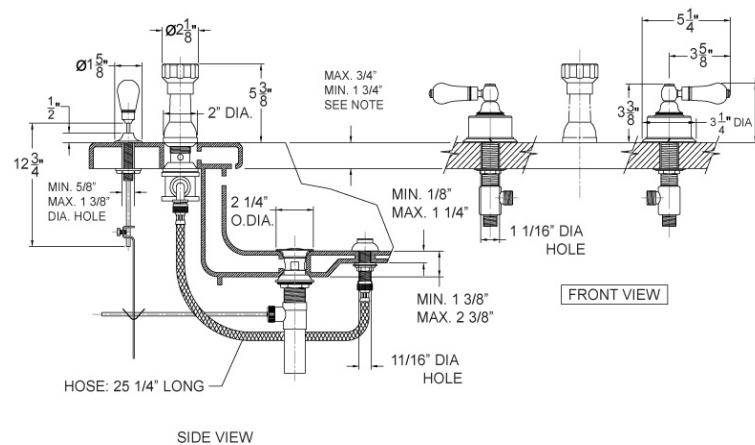

### Four Hole Bidet Set Model K4270\_003

#### FEATURES

- Style: Baroque Treasures
- Collection: Regent
- 5/8" (16mm) min. to 1-3/8" (35mm) max. hole size for pop-up rod
- 1-1/16" (27mm) hole size for valves
- Pop-up drain with lift rod and tailpiece
- Vertical Spray

#### NOTE:

HOLE TO BE CENTER ON OPENING AS SHOWN ON DIAGRAM.