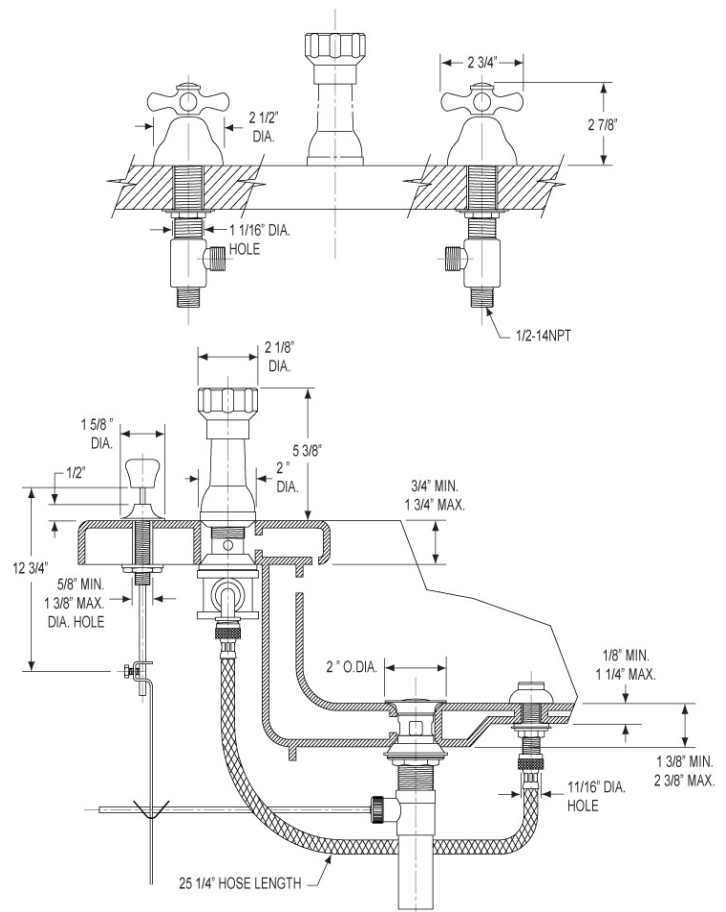

COLOR FINISHES

- Polished Nickel (K4120A_014)
- Satin Nickel (K4120A_015)
- Pewter (K4120A_15A)
- Polished Chrome (K4120A_026)
- Polished Brass (K4120A_003)
- Polished Brass Antiqued (K4120A_007)
- Satin Brass (K4120A_004)
- Polished Gold (K4120A_025)
- Polished Gold Antiqued (K4120A_25D)
- Satin Gold (K4120A_024)
- Satin Gold Antiqued (K4120A_24D)
- Satin Jeweler's Gold (K4120A_24J)
- Old English Brass (K4120A_OEB)
- Antique Brass (K4120A_047)
- Antique Bronze (K4120A_11B)

Image shown may not be in the finish selected