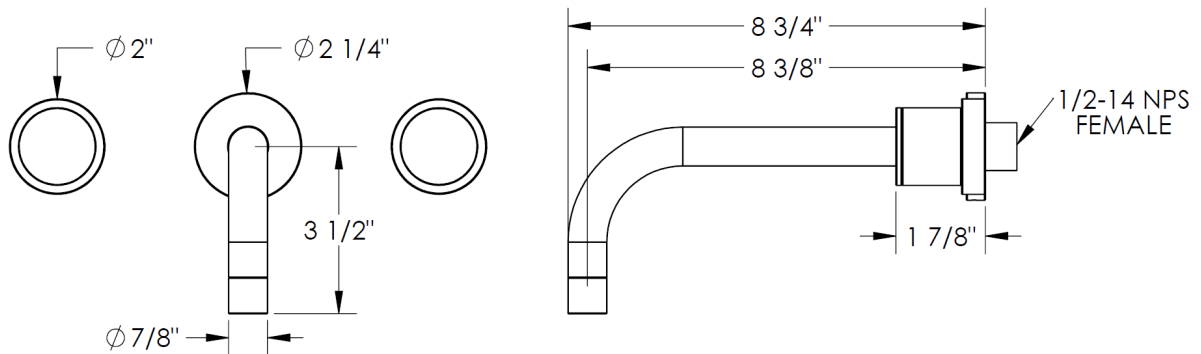

22-2.2-TIA

Wall Mounted Widespread Lavatory

Meets the applicable requirements of ASME A112.18.1-2005/CSA B125.1-05, entitled "Plumbing Supply Fittings"

WATERMARK DESIGNS 8/13/2014

350 Dewitt Ave Brooklyn NY 11207 USA T 718 257 2800 F 718 257 2144 info@watermark-designs.com