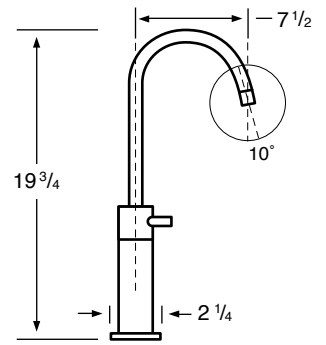

22-1.105X
Extended Monoblock