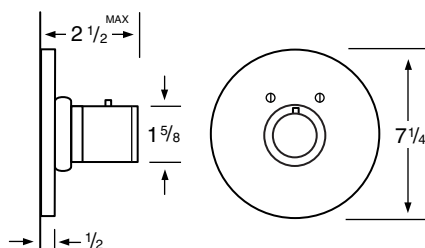

22-THRMKT10/22-3.5/22-6.5
Thermostatic Valve