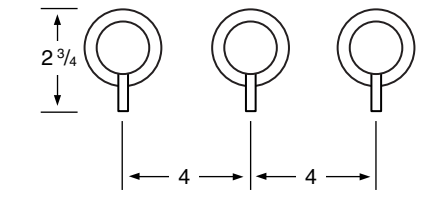

**22-1.506**  
Lavatory Mixer

**22-1.2**  
Wall Mounted

See Handle Trim Specifications for a complete list of additional handle trims

**22-2**  
Widespread

**22-3** 3 Valve Tub & Shower  
**22-5** 2 Valve Tub  
**22-6** 2 Valve Shower  
**22-WTR** Wall Valve Trim

**22-3.2/22-6.2**  
Pressure Balancing Valve

**22-THRMKT10/22-3.5/22-6.5**  
Thermostatic Valve

**22-3.2TMP/22-6.2TMP**  
Tempress Pressure Balancing Valve

**22-THRMKT20/22-3.4/22-6.4**  
Thermostatic Valve with Built in Volume Control

**22-4**  
Bidet

**22-4.1**  
Single Hole Bidet

**22-8/22-8.1**  
Roman Tub

**22-8.2**  
Deck Mounted Tub Group

**22-8.3**  
Floor Mounted Tub Group