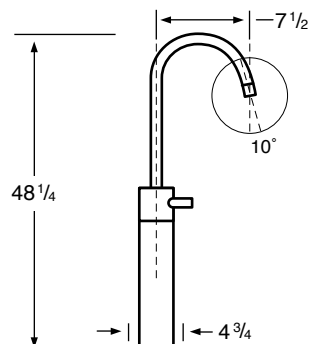

## Specifications

**22-1.101**  
Monoblock

**22-1.102**  
Monoblock

**22-1.103**  
Monoblock

**22-1.101X**  
Extended Monoblock

**22-1.102X**  
Extended Monoblock

**22-1.103X**  
Extended Monoblock

**22-1.104X**  
Extended Monoblock

**22-1.105X**  
Extended Monoblock

**22-1.106X**  
Extended Monoblock

**22-1.501**  
Lavatory Mixer

**22-1.502**  
Lavatory Mixer

**22-1.503**  
Lavatory Mixer

**22-1.504**  
Lavatory Mixer

**22-1.505**  
Lavatory Mixer

**22-1.506**  
Lavatory Mixer

**22-1.2**  
Wall Mounted

See Handle Trim Specifications for a complete list of additional handle trims

**22-2**  
Widespread

**22-3** 3 Valve Tub & Shower  
**22-5** 2 Valve Tub  
**22-6** 2 Valve Shower  
**22-WTR** Wall Valve Trim