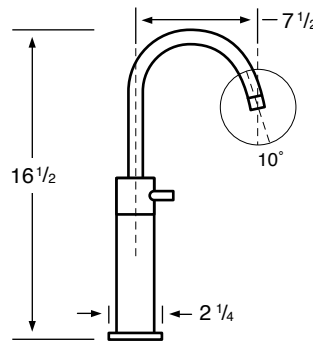

## Specifications

**22-1.101**  
Monoblock

**22-1.102**  
Monoblock

**22-1.103**  
Monoblock

**22-1.101X**  
Extended Monoblock

**22-1.102X**  
Extended Monoblock

**22-1.103X**  
Extended Monoblock

**22-1.104X**  
Extended Monoblock

**22-1.105X**  
Extended Monoblock

**22-1.106X**  
Extended Monoblock

**22-1.501**  
Lavatory Mixer

**22-1.502**  
Lavatory Mixer

**22-1.503**  
Lavatory Mixer

**22-1.504**  
Lavatory Mixer

**22-1.505**  
Lavatory Mixer

**22-1.506**  
Lavatory Mixer

**22-1.2**  
Wall Mounted

See Handle Trim Specifications for a complete list of additional handle trims

**22-2**  
Widespread

**22-3** 3 Valve Tub & Shower  
**22-5** 2 Valve Tub  
**22-6** 2 Valve Shower  
**22-WTR** Wall Valve Trim