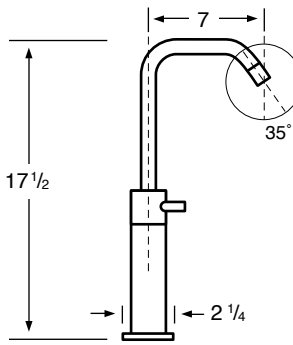

## Specifications

**22-1.101**  
Monoblock

**22-1.102**  
Monoblock

**22-1.103**  
Monoblock

**22-1.101X**  
Extended Monoblock

**22-1.102X**  
Extended Monoblock

**22-1.103X**  
Extended Monoblock

**22-1.104X**  
Extended Monoblock

**22-1.105X**  
Extended Monoblock

**22-1.106X**  
Extended Monoblock

**22-1.501**  
Lavatory Mixer

**22-1.502**  
Lavatory Mixer

**22-1.503**  
Lavatory Mixer

**22-1.504**  
Lavatory Mixer

**22-1.505**  
Lavatory Mixer

**22-1.506**  
Lavatory Mixer

**22-1.2**  
Wall Mounted

See Handle Trim Specifications for a complete list of additional handle trims

**22-2**  
Widespread

**22-3** 3 Valve Tub & Shower  
**22-5** 2 Valve Tub  
**22-6** 2 Valve Shower  
**22-WTR** Wall Valve Trim