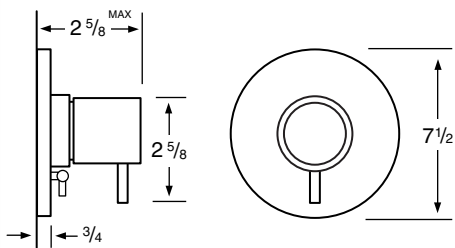

22-3.2/22-6.2
Pressure Balancing Valve