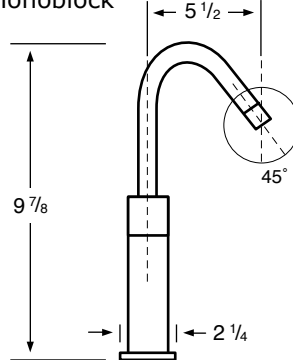

## Specifications

**22-1.101**  
Monoblock

**22-1.102**  
Monoblock

**22-1.103**  
Monoblock

**22-1.101X**  
Extended Monoblock

**22-1.102X**  
Extended Monoblock

**22-1.103X**  
Extended Monoblock

**22-1.104X**  
Extended Monoblock

**22-1.506**  
Lavatory Mixer

**22-1.2**  
Wall Mounted

See Handle Trim Specifications for a complete list of additional handle trims

**22-2**  
Widespread

**22-3** 3 Valve Tub & Shower  
**22-5** 2 Valve Tub  
**22-6** 2 Valve Shower  
**22-WTR** Wall Valve Trim