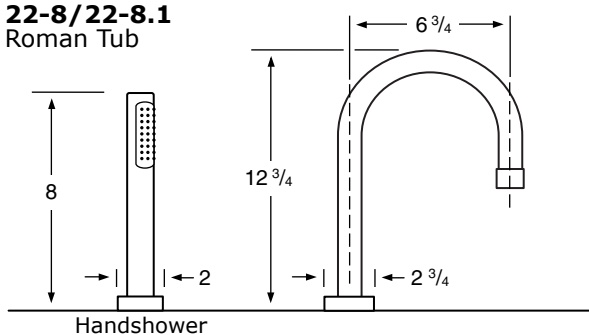

**22-1.506**  
Lavatory Mixer

**22-1.2**  
Wall Mounted

See Handle Trim Specifications for a complete list of additional handle trims

**22-2**  
Widespread

**22-3** 3 Valve Tub & Shower  
**22-5** 2 Valve Tub  
**22-6** 2 Valve Shower  
**22-WTR** Wall Valve Trim

**22-3.2/22-6.2**  
Pressure Balancing Valve

**22-THRMKT10/22-3.5/22-6.5**  
Thermostatic Valve

**22-3.2TMP/22-6.2TMP**  
Tempress Pressure Balancing Valve

**22-THRMKT20/22-3.4/22-6.4**  
Thermostatic Valve with Built in Volume Control

**22-4**  
Bidet

**22-4.1**  
Single Hole Bidet

**22-8/22-8.1**  
Roman Tub

**22-8.2**  
Deck Mounted Tub Group

**22-8.3**  
Floor Mounted Tub Group