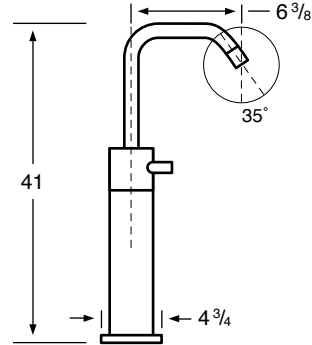

22-1.501
Lavatory Mixer