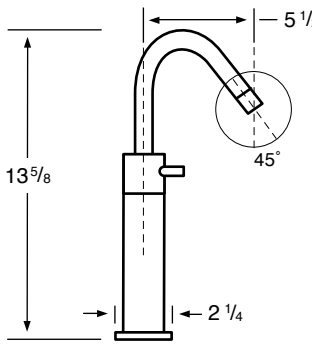

## Specifications

**22-1.101**  
Monoblock

**22-1.102**  
Monoblock

**22-1.103**  
Monoblock

**22-1.101X**  
Extended Monoblock

**22-1.102X**  
Extended Monoblock

**22-1.103X**  
Extended Monoblock

**22-1.104X**  
Extended Monoblock

**22-1.506**  
Lavatory Mixer

**22-1.2**  
Wall Mounted

See Handle Trim Specifications for a complete list of additional handle trims

**22-2**  
Widespread

**22-3** 3 Valve Tub & Shower  
**22-5** 2 Valve Tub  
**22-6** 2 Valve Shower  
**22-WTR** Wall Valve Trim