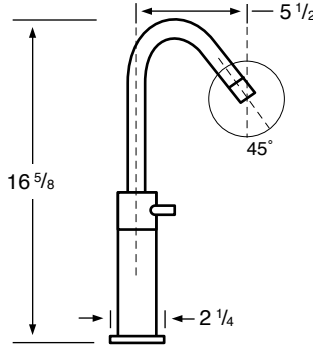

22-1.106X
Extended Monoblock