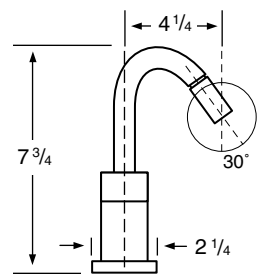

**22-1.506**  
Lavatory Mixer

**22-1.2**  
Wall Mounted

See Handle Trim Specifications for a complete list of additional handle trims

**22-2**  
Widespread

**22-3** 3 Valve Tub & Shower  
**22-5** 2 Valve Tub  
**22-6** 2 Valve Shower  
**22-WTR** Wall Valve Trim

**22-3.2/22-6.2**  
Pressure Balancing Valve

**22-THRMKT10/22-3.5/22-6.5**  
Thermostatic Valve

**22-3.2TMP/22-6.2TMP**  
Tempress Pressure Balancing Valve

**22-THRMKT20/22-3.4/22-6.4**  
Thermostatic Valve with Built in Volume Control

**22-4**  
Bidet

**22-4.1**  
Single Hole Bidet

**22-8/22-8.1**  
Roman Tub

**22-8.2**  
Deck Mounted Tub Group

**22-8.3**  
Floor Mounted Tub Group