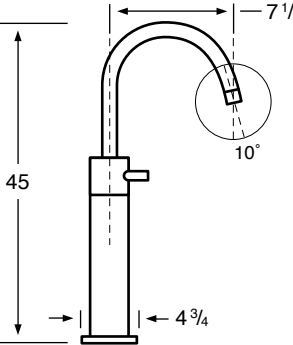

**22-1.105X**  
Extended Monoblock

**22-1.106X**  
Extended Monoblock

**22-1.501**  
Lavatory Mixer

**22-1.502**  
Lavatory Mixer

**22-1.503**  
Lavatory Mixer

**22-1.504**  
Lavatory Mixer

**22-1.505**  
Lavatory Mixer

**22-1.506**  
Lavatory Mixer

**22-1.2**  
Wall Mounted

See Handle Trim Specifications for a complete list of additional handle trims

**22-2**  
Widespread

**22-3** 3 Valve Tub & Shower  
**22-5** 2 Valve Tub  
**22-6** 2 Valve Shower  
**22-WTR** Wall Valve Trim