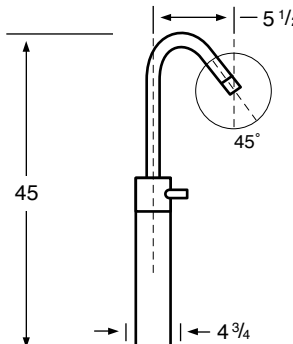

## Specifications

**22-1.101**  
Monoblock

**22-1.102**  
Monoblock

**22-1.103**  
Monoblock

**22-1.101X**  
Extended Monoblock

**22-1.102X**  
Extended Monoblock

**22-1.103X**  
Extended Monoblock

**22-1.104X**  
Extended Monoblock

**22-1.105X**  
Extended Monoblock

**22-1.106X**  
Extended Monoblock

**22-1.501**  
Lavatory Mixer

**22-1.502**  
Lavatory Mixer

**22-1.503**  
Lavatory Mixer

**22-1.504**  
Lavatory Mixer

**22-1.505**  
Lavatory Mixer

**22-1.506**  
Lavatory Mixer

**22-1.2**  
Wall Mounted

See Handle Trim Specifications for a complete list of additional handle trims

**22-2**  
Widespread

**22-3** 3 Valve Tub & Shower  
**22-5** 2 Valve Tub  
**22-6** 2 Valve Shower  
**22-WTR** Wall Valve Trim