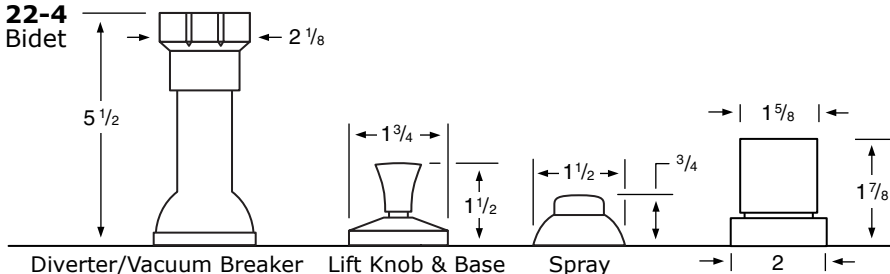

**22-1.506**  
Lavatory Mixer

**22-1.2**  
Wall Mounted

See Handle Trim Specifications for a complete list of additional handle trims

**22-2**  
Widespread

**22-3** 3 Valve Tub & Shower  
**22-5** 2 Valve Tub  
**22-6** 2 Valve Shower  
**22-WTR** Wall Valve Trim

**22-3.2/22-6.2**  
Pressure Balancing Valve

**22-THRMKT10/22-3.5/22-6.5**  
Thermostatic Valve

**22-3.2TMP/22-6.2TMP**  
Tempress Pressure Balancing Valve

**22-THRMKT20/22-3.4/22-6.4**  
Thermostatic Valve with Built in Volume Control

**22-4**  
Bidet

**22-4.1**  
Single Hole Bidet

**22-8/22-8.1**  
Roman Tub

**22-8.2**  
Deck Mounted Tub Group

**22-8.3**  
Floor Mounted Tub Group