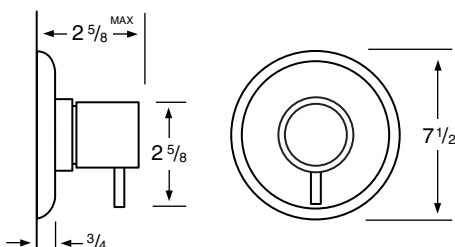

22-3.2TMP/22-6.2TMP
Tempress Pressure Balancing Valve