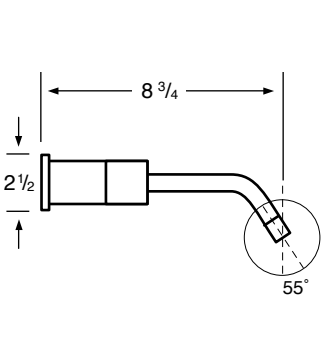

**22-1.105X**  
Extended Monoblock

**22-1.106X**  
Extended Monoblock

**22-1.501**  
Lavatory Mixer

**22-1.502**  
Lavatory Mixer

**22-1.503**  
Lavatory Mixer

**22-1.504**  
Lavatory Mixer

**22-1.505**  
Lavatory Mixer

**22-1.506**  
Lavatory Mixer

**22-1.2**  
Wall Mounted

See Handle Trim Specifications for a complete list of additional handle trims

**22-2**  
Widespread

**22-3** 3 Valve Tub & Shower  
**22-5** 2 Valve Tub  
**22-6** 2 Valve Shower  
**22-WTR** Wall Valve Trim