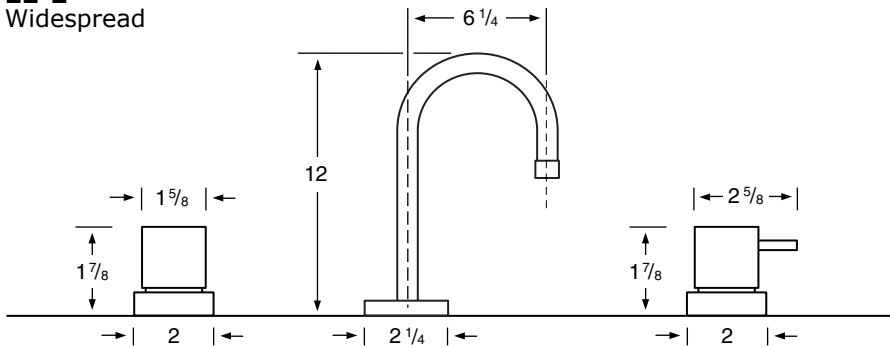

**22-1.506**  
Lavatory Mixer

**22-1.2**  
Wall Mounted

See Handle Trim Specifications for a complete list of additional handle trims

**22-2**  
Widespread

**22-3** 3 Valve Tub & Shower  
**22-5** 2 Valve Tub  
**22-6** 2 Valve Shower  
**22-WTR** Wall Valve Trim