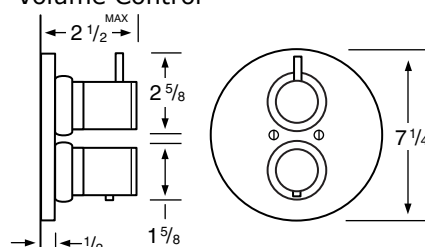

**22-1.506**  
Lavatory Mixer

**22-1.2**  
Wall Mounted

See Handle Trim Specifications for a complete list of additional handle trims

**22-2**  
Widespread

**22-3** 3 Valve Tub & Shower  
**22-5** 2 Valve Tub  
**22-6** 2 Valve Shower  
**22-WTR** Wall Valve Trim

**22-3.2/22-6.2**  
Pressure Balancing Valve

**22-THRMKT10/22-3.5/22-6.5**  
Thermostatic Valve

**22-3.2TMP/22-6.2TMP**  
Tempress Pressure Balancing Valve

**22-THRMKT20/22-3.4/22-6.4**  
Thermostatic Valve with Built in Volume Control

**22-4**  
Bidet

**22-4.1**  
Single Hole Bidet

**22-8/22-8.1**  
Roman Tub

**22-8.2**  
Deck Mounted Tub Group

**22-8.3**  
Floor Mounted Tub Group