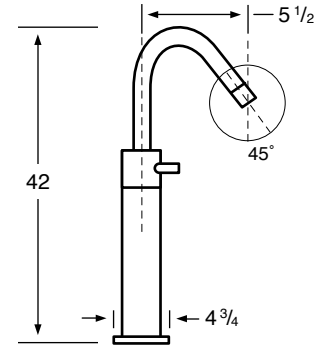

## Specifications

**22-1.101**  
Monoblock

**22-1.102**  
Monoblock

**22-1.103**  
Monoblock

**22-1.101X**  
Extended Monoblock

**22-1.102X**  
Extended Monoblock

**22-1.103X**  
Extended Monoblock

**22-1.104X**  
Extended Monoblock

**22-1.105X**  
Extended Monoblock

**22-1.106X**  
Extended Monoblock

**22-1.501**  
Lavatory Mixer

**22-1.502**  
Lavatory Mixer

**22-1.503**  
Lavatory Mixer

**22-1.504**  
Lavatory Mixer

**22-1.505**  
Lavatory Mixer

**22-1.506**  
Lavatory Mixer

**22-1.2**  
Wall Mounted

See Handle Trim Specifications for a complete list of additional handle trims

**22-2**  
Widespread

**22-3** 3 Valve Tub & Shower  
**22-5** 2 Valve Tub  
**22-6** 2 Valve Shower  
**22-WTR** Wall Valve Trim