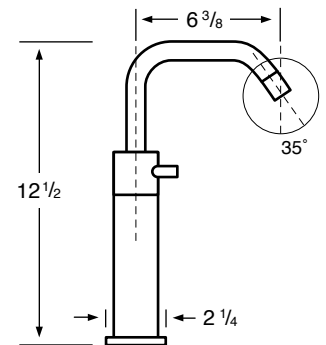

## Specifications

**22-1.101**  
Monoblock

**22-1.102**  
Monoblock

**22-1.103**  
Monoblock

**22-1.101X**  
Extended Monoblock

**22-1.102X**  
Extended Monoblock

**22-1.103X**  
Extended Monoblock

**22-1.104X**  
Extended Monoblock

**22-1.105X**  
Extended Monoblock

**22-1.106X**  
Extended Monoblock

**22-1.501**  
Lavatory Mixer

**22-1.502**  
Lavatory Mixer

**22-1.503**  
Lavatory Mixer

**22-1.504**  
Lavatory Mixer

**22-1.505**  
Lavatory Mixer

**22-1.506**  
Lavatory Mixer

**22-1.2**  
Wall Mounted

See Handle Trim Specifications for a complete list of additional handle trims

**22-2**  
Widespread

**22-3** 3 Valve Tub & Shower  
**22-5** 2 Valve Tub  
**22-6** 2 Valve Shower  
**22-WTR** Wall Valve Trim