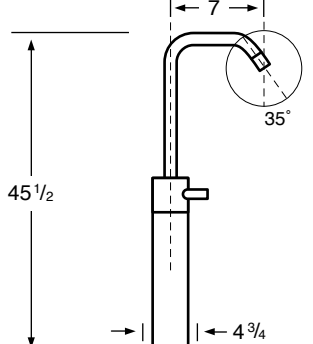

**22-1.105X**  
Extended Monoblock

**22-1.106X**  
Extended Monoblock

**22-1.501**  
Lavatory Mixer

**22-1.502**  
Lavatory Mixer

**22-1.503**  
Lavatory Mixer

**22-1.504**  
Lavatory Mixer

**22-1.505**  
Lavatory Mixer

**22-1.506**  
Lavatory Mixer

**22-1.2**  
Wall Mounted

See Handle Trim Specifications for a complete list of additional handle trims

**22-2**  
Widespread

**22-3** 3 Valve Tub & Shower  
**22-5** 2 Valve Tub  
**22-6** 2 Valve Shower  
**22-WTR** Wall Valve Trim