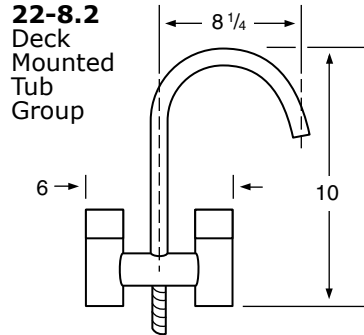

**22-1.506**  
Lavatory Mixer

**22-1.2**  
Wall Mounted

See Handle Trim Specifications for a complete list of additional handle trims

**22-2**  
Widespread

**22-3** 3 Valve Tub & Shower  
**22-5** 2 Valve Tub  
**22-6** 2 Valve Shower  
**22-WTR** Wall Valve Trim

**22-3.2/22-6.2**  
Pressure Balancing Valve

**22-THRMKT10/22-3.5/22-6.5**  
Thermostatic Valve

**22-3.2TMP/22-6.2TMP**  
Tempress Pressure Balancing Valve

**22-THRMKT20/22-3.4/22-6.4**  
Thermostatic Valve with Built in Volume Control

**22-4**  
Bidet

**22-4.1**  
Single Hole Bidet

**22-8/22-8.1**  
Roman Tub

**22-8.2**  
Deck Mounted Tub Group

**22-8.3**  
Floor Mounted Tub Group