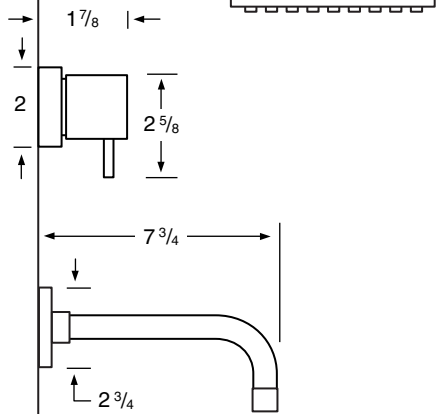

22-THRMKT10/22-3.5/22-6.5
Thermostatic Valve