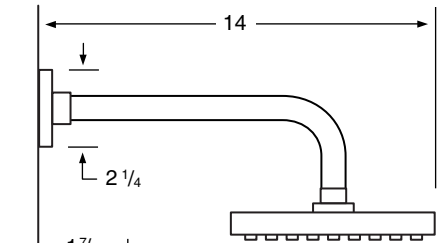

**22-1.506**  
Lavatory Mixer

**22-1.2**  
Wall Mounted

See Handle Trim Specifications for a complete list of additional handle trims

**22-2**  
Widespread

**22-3** 3 Valve Tub & Shower  
**22-5** 2 Valve Tub  
**22-6** 2 Valve Shower  
**22-WTR** Wall Valve Trim