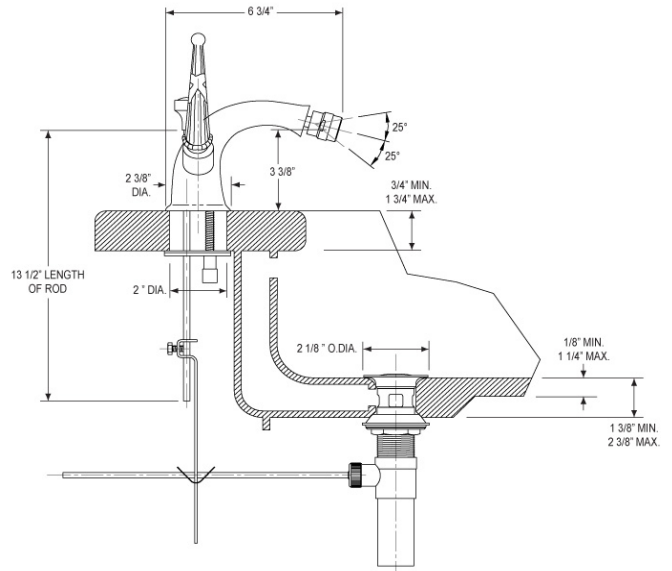

WARRANTY

- Limited Lifetime

COMPLIES WITH

- ADA
- A112.18.1-05/CSA B125.1-2005-CERTIFIED
- cUPC-CERTIFIED
- UPC-CERTIFIED