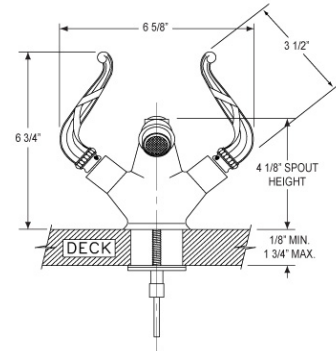

WARRANTY

- Limited Lifetime

COMPLIES WITH

- ADA
- A112.18.1-05/CSA B125.1-2005-CERTIFIED
- cUPC-CERTIFIED
- UPC-CERTIFIED