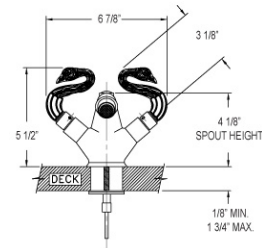

Single Hole Bidet Model K4423_003

FEATURES

- Style: Baroque Treasures
- Collection: Swan
- 2" (51mm) hole size for valves/spout
- Pop-up drain with lift rod and tailpiece
- Swivel aerator

COLOR FINISHES

- Polished Nickel (K4423_014)
- Satin Nickel (K4423_015)
- Pewter (K4423_15A)
- Polished Chrome (K4423_026)
- Polished Brass (K4423_003)
- Polished Brass Antiqued (K4423_007)
- Satin Brass (K4423_004)
- Polished Gold (K4423_025)
- Polished Gold Antiqued (K4423_25D)
- Satin Gold (K4423_024)
- Satin Gold Antiqued (K4423_24D)
- Satin Jeweler's Gold (K4423_24J)
- Old English Brass (K4423_OEB)
- Antique Brass (K4423_047)
- Antique Bronze (K4423_11B)

Image shown may not be in the finish selected

FRONT VIEW

WARRANTY

- Limited Lifetime

COMPLIES WITH

- ADA
- A112.18.1-05/CSA B125.1-2005-CERTIFIED
- cUPC-CERTIFIED
- UPC-CERTIFIED