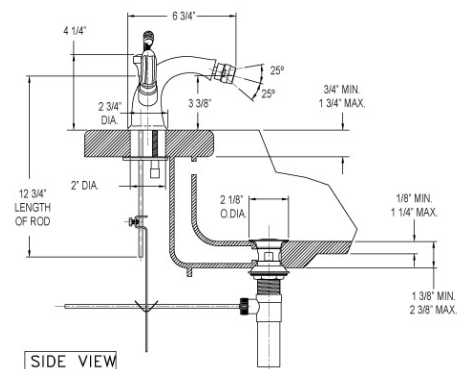

COMPLIES WITH

- ADA
- A112.18.1-05/CSA B125.1-2005-CERTIFIED
- cUPC-CERTIFIED
- UPC-CERTIFIED

SIDE VIEW