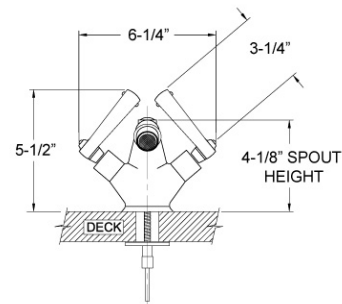

Single Hole Bidet Model D4402_014

FEATURES

- Style: Revival Grandeur
- Collection: Revere & Savannah
- 2" (51mm) hole size for valves/spout
- Pop-up drain with lift rod and tailpiece
- Swivel aerator

COLOR FINISHES

- Polished Nickel (D4402_014)
- Satin Nickel (D4402_015)
- Pewter (D4402_15A)
- Polished Chrome (D4402_026)
- Polished Brass (D4402_003)
- Old English Brass (D4402_OEB)
- Antique Brass (D4402_047)
- Antique Bronze (D4402_11B)

WARRANTY

- Limited Lifetime

COMPLIES WITH

- A112.18.1-05/CSA B125.1-2005-CERTIFIED
- cUPC-CERTIFIED
- UPC-CERTIFIED

FRONT VIEW