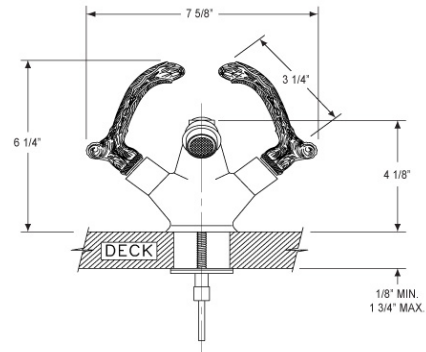

Image shown may not be in the finish selected