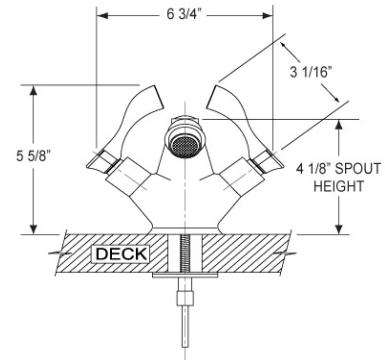

Image shown may not be in the finish selected