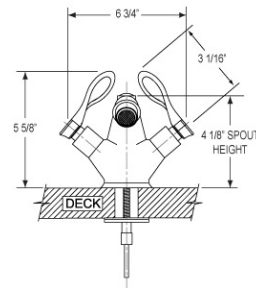

Single Hole Bidet Model K4404_003

FEATURES

- Style: English Nostalgia
- Collection: Amphora
- 2" (51mm) hole size for valves/spout
- Pop-up drain with lift rod and tailpiece
- Swivel aerator

COLOR FINISHES

- Polished Nickel (K4404_014)
- Satin Nickel (K4404_015)
- Pewter (K4404_15A)
- Polished Chrome (K4404_026)
- Polished Brass (K4404_003)
- Polished Brass Antiqued (K4404_007)
- Satin Brass (K4404_004)
- Polished Gold (K4404_025)
- Polished Gold Antiqued (K4404_25D)
- Satin Gold (K4404_024)
- Satin Gold Antiqued (K4404_24D)
- Satin Jeweler's Gold (K4404_24J)
- Old English Brass (K4404_OEB)
- Antique Brass (K4404_047)
- Antique Bronze (K4404_11B)

WARRANTY

- Limited Lifetime

COMPLIES WITH

- ADA
- A112.18.1-05/CSA B125.1-2005-CERTIFIED
- cUPC-CERTIFIED
- UPC-CERTIFIED