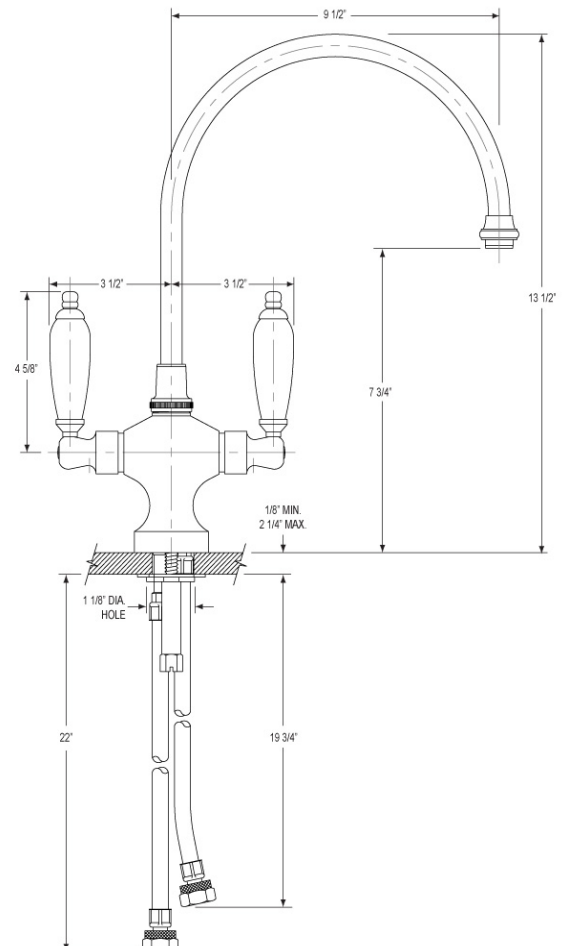

Single Hole Bar Faucet Model K8158BH_047

FEATURES

- Style: Bar Faucet
- Collection: Bar Faucets
- 1-1/8" (29mm) hole size for Bar Faucet
- 2.2 gpm @ max
- Spout Reach: 9.500"
- White Marble Lever Handle

COLOR FINISHES

- Polished Nickel (K8158BH_014)
- Satin Nickel (K8158BH_015)
- Pewter (K8158BH_15A)
- Polished Chrome (K8158BH_026)
- Polished Brass (K8158BH_003)
- Polished Brass Antiqued (K8158BH_007)
- Satin Brass (K8158BH_004)
- Polished Gold (K8158BH_025)
- Polished Gold Antiqued (K8158BH_25D)
- Satin Gold (K8158BH_024)
- Satin Gold Antiqued (K8158BH_24D)
- Satin Jeweler's Gold (K8158BH_24J)
- Old English Brass (K8158BH_OEB)
- Antique Brass (K8158BH_047)
- Antique Bronze (K8158BH_11B)

Image shown may not be in the finish selected

WARRANTY

- Limited Lifetime

COMPLIES WITH

- CA AB 1953-CERTIFIED
- ADA
- ANSI/NSF61-CERTIFIED
- A112.18.1-05/CSA B125.1-2005-CERTIFIED
- cUPC-CERTIFIED
- UPC-CERTIFIED
- VT S152