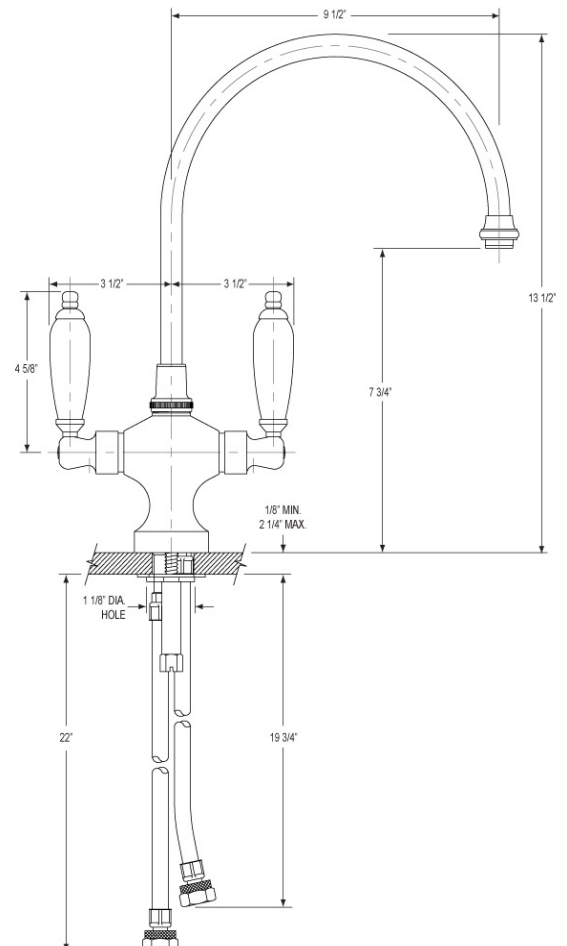

COLOR FINISHES

- Polished Nickel (K8158DH_014)
- Satin Nickel (K8158DH_015)
- Pewter (K8158DH_15A)
- Polished Chrome (K8158DH_026)
- Polished Brass (K8158DH_003)
- Polished Brass Antiqued (K8158DH_007)
- Satin Brass (K8158DH_004)
- Polished Gold (K8158DH_025)
- Polished Gold Antiqued (K8158DH_25D)
- Satin Gold (K8158DH_024)
- Satin Gold Antiqued (K8158DH_24D)
- Satin Jeweler's Gold (K8158DH_24J)
- Old English Brass (K8158DH_OEB)
- Antique Brass (K8158DH_047)
- Antique Bronze (K8158DH_11B)

Image shown may not be in the finish selected