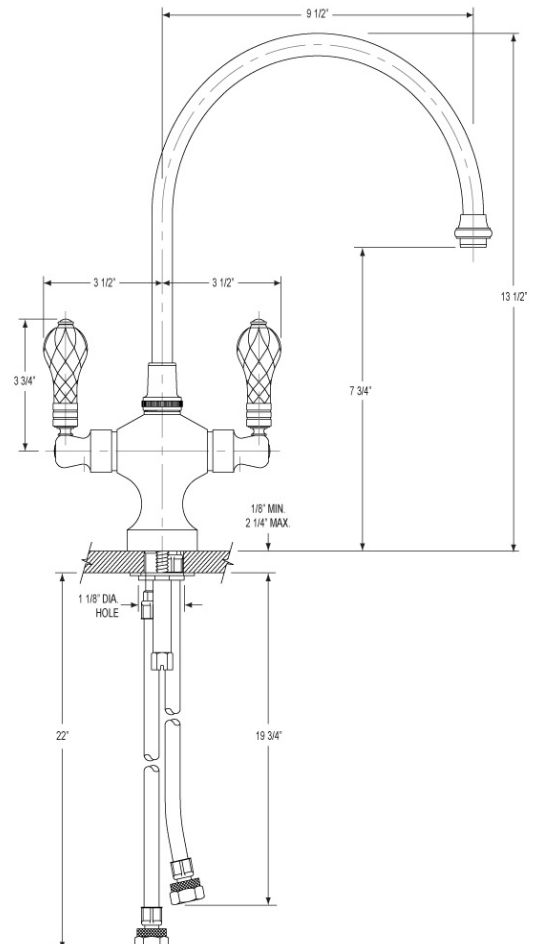

WARRANTY

- Limited Lifetime

COMPLIES WITH

- CA AB 1953-CERTIFIED
- ADA
- ANSI/NSF61-CERTIFIED
- A112.18.1-05/CSA B125.1-2005-CERTIFIED
- cUPC-CERTIFIED
- UPC-CERTIFIED
- VT S152