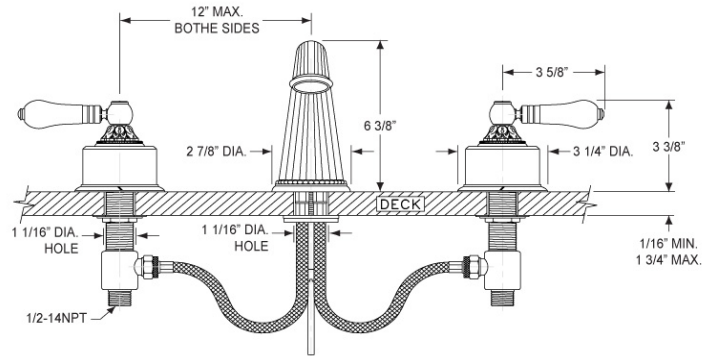

COLOR FINISHES

- Polished Nickel (K334_014)
- Satin Nickel (K334_015)
- Pewter (K334_15A)
- Polished Chrome (K334_026)
- Polished Brass (K334_003)
- Polished Brass Antiqued (K334_007)
- Satin Brass (K334_004)
- Polished Gold (K334_025)
- Polished Gold Antiqued (K334_25D)
- Satin Gold (K334_024)
- Satin Gold Antiqued (K334_24D)
- Satin Jeweler's Gold (K334_24J)
- Old English Brass (K334_OEB)
- Antique Brass (K334_047)
- Antique Bronze (K334_11B)

Image shown may not be in the finish selected