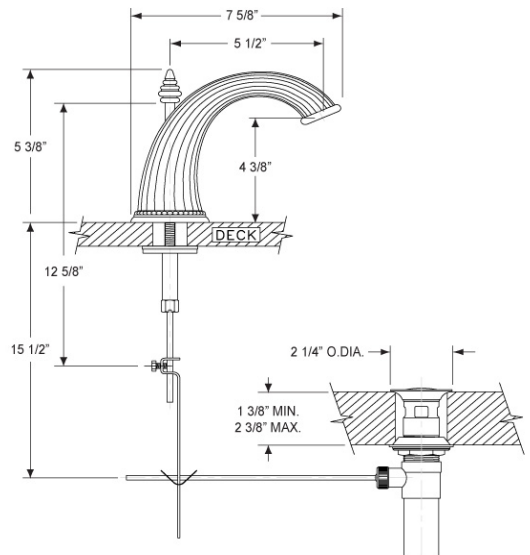

COLOR FINISHES

- Polished Nickel (K334_014)
- Satin Nickel (K334_015)
- Pewter (K334_15A)
- Polished Chrome (K334_026)
- Polished Brass (K334_003)
- Polished Brass Antiqued (K334_007)
- Satin Brass (K334_004)
- Polished Gold (K334_025)
- Polished Gold Antiqued (K334_25D)
- Satin Gold (K334_024)
- Satin Gold Antiqued (K334_24D)
- Satin Jeweler's Gold (K334_24J)
- Old English Brass (K334_OEB)
- Antique Brass (K334_047)
- Antique Bronze (K334_11B)

Image shown may not be in the finish selected