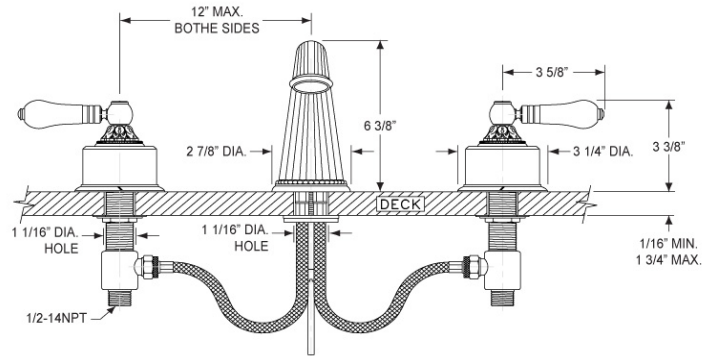

COLOR FINISHES

- Polished Nickel (K333_014)
- Satin Nickel (K333_015)
- Pewter (K333_15A)
- Polished Chrome (K333_026)
- Polished Brass (K333_003)
- Polished Brass Antiqued (K333_007)
- Satin Brass (K333_004)
- Polished Gold (K333_025)
- Polished Gold Antiqued (K333_25D)
- Satin Gold (K333_024)
- Satin Gold Antiqued (K333_24D)
- Satin Jeweler's Gold (K333_24J)
- Old English Brass (K333_OEB)
- Antique Brass (K333_047)
- Antique Bronze (K333_11B)

Image shown may not be in the finish selected