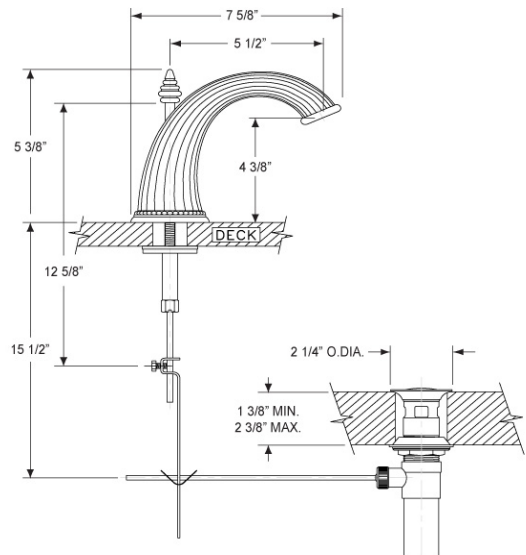

COLOR FINISHES

- Polished Nickel (K333_014)
- Satin Nickel (K333_015)
- Pewter (K333_15A)
- Polished Chrome (K333_026)
- Polished Brass (K333_003)
- Polished Brass Antiqued (K333_007)
- Satin Brass (K333_004)
- Polished Gold (K333_025)
- Polished Gold Antiqued (K333_25D)
- Satin Gold (K333_024)
- Satin Gold Antiqued (K333_24D)
- Satin Jeweler's Gold (K333_24J)
- Old English Brass (K333_OEB)
- Antique Brass (K333_047)
- Antique Bronze (K333_11B)

Image shown may not be in the finish selected