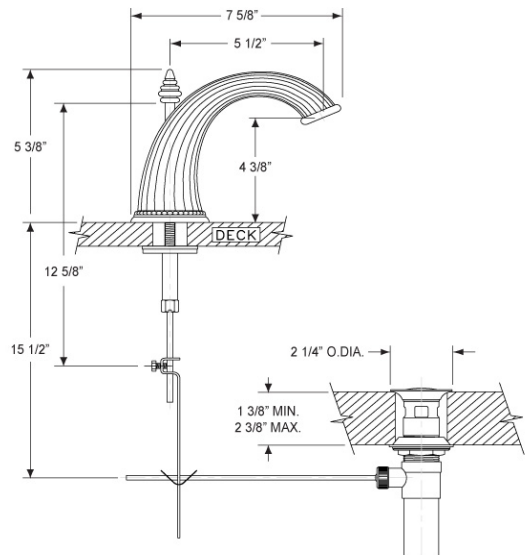

WARRANTY

- Limited Lifetime

COMPLIES WITH

- CA AB 1953-CERTIFIED
- ADA
- A112.18.1-05/CSA B125.1-2005-CERTIFIED
- cUPC-CERTIFIED
- UPC-CERTIFIED
- EPA WaterSense-CERTIFIED
- VT S152