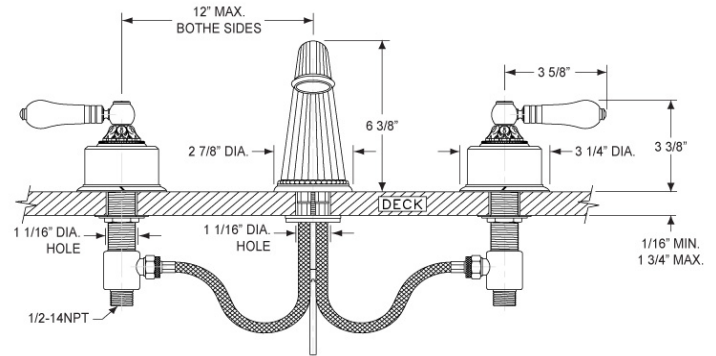

WARRANTY

- Limited Lifetime

COMPLIES WITH

- CA AB 1953-CERTIFIED
- ADA
- A112.18.1-05/CSA B125.1-2005-CERTIFIED
- cUPC-CERTIFIED
- UPC-CERTIFIED
- EPA WaterSense-CERTIFIED
- VT S152