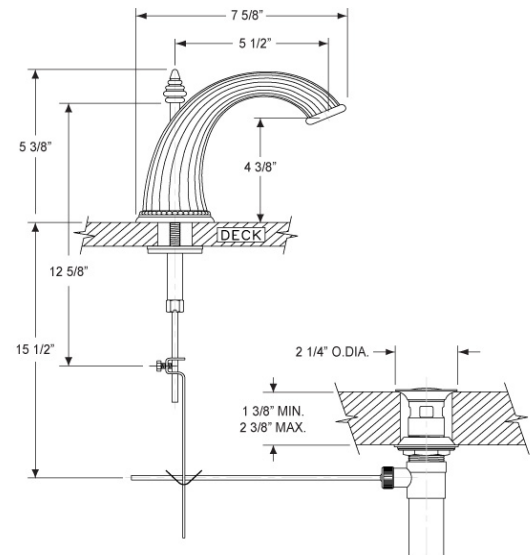

COLOR FINISHES

- Polished Nickel (K330_014)
- Satin Nickel (K330_015)
- Pewter (K330_15A)
- Polished Chrome (K330_026)
- Polished Brass (K330_003)
- Polished Brass Antiqued (K330_007)
- Satin Brass (K330_004)
- Polished Gold (K330_025)
- Polished Gold Antiqued (K330_25D)
- Satin Gold (K330_024)
- Satin Gold Antiqued (K330_24D)
- Satin Jeweler's Gold (K330_24J)
- Old English Brass (K330_OEB)
- Antique Brass (K330_047)
- Antique Bronze (K330_11B)

Image shown may not be in the finish selected