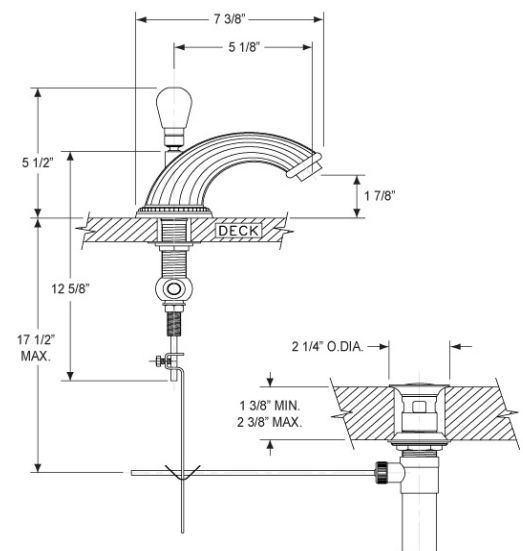

COLOR FINISHES

- Polished Nickel (K244_014)
- Satin Nickel (K244_015)
- Pewter (K244_15A)
- Polished Chrome (K244_026)
- Polished Brass (K244_003)
- Polished Brass Antiqued (K244_007)
- Satin Brass (K244_004)
- Polished Gold (K244_025)
- Polished Gold Antiqued (K244_25D)
- Satin Gold (K244_024)
- Satin Gold Antiqued (K244_24D)
- Satin Jeweler's Gold (K244_24J)
- Old English Brass (K244_OEB)
- Antique Brass (K244_047)
- Antique Bronze (K244_11B)

Image shown may not be in the finish selected