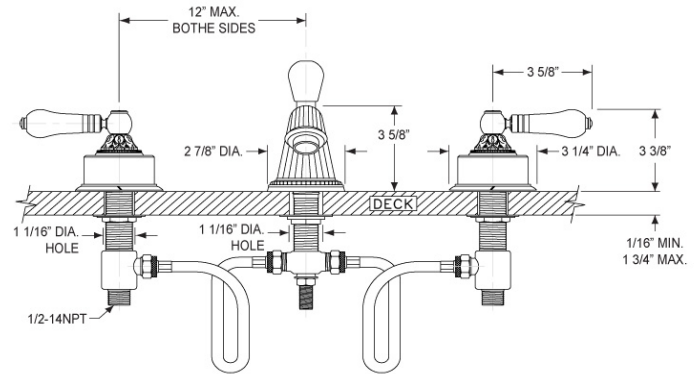

COLOR FINISHES

- Polished Nickel (K244_014)
- Satin Nickel (K244_015)
- Pewter (K244_15A)
- Polished Chrome (K244_026)
- Polished Brass (K244_003)
- Polished Brass Antiqued (K244_007)
- Satin Brass (K244_004)
- Polished Gold (K244_025)
- Polished Gold Antiqued (K244_25D)
- Satin Gold (K244_024)
- Satin Gold Antiqued (K244_24D)
- Satin Jeweler's Gold (K244_24J)
- Old English Brass (K244_OEB)
- Antique Brass (K244_047)
- Antique Bronze (K244_11B)

Image shown may not be in the finish selected