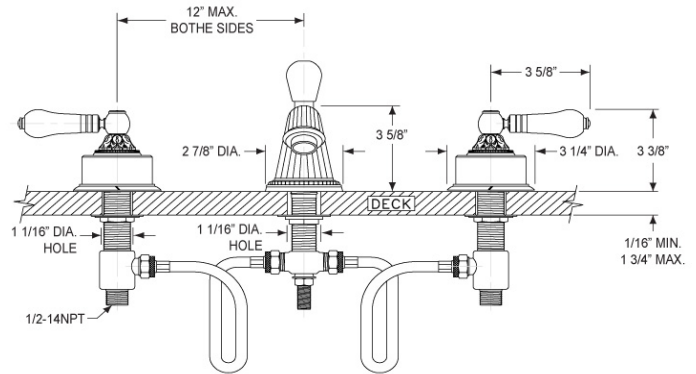

COLOR FINISHES

- Polished Nickel (K243_014)
- Satin Nickel (K243_015)
- Pewter (K243_15A)
- Polished Chrome (K243_026)
- Polished Brass (K243_003)
- Polished Brass Antiqued (K243_007)
- Satin Brass (K243_004)
- Polished Gold (K243_025)
- Polished Gold Antiqued (K243_25D)
- Satin Gold (K243_024)
- Satin Gold Antiqued (K243_24D)
- Satin Jeweler's Gold (K243_24J)
- Old English Brass (K243_OEB)
- Antique Brass (K243_047)
- Antique Bronze (K243_11B)

Image shown may not be in the finish selected