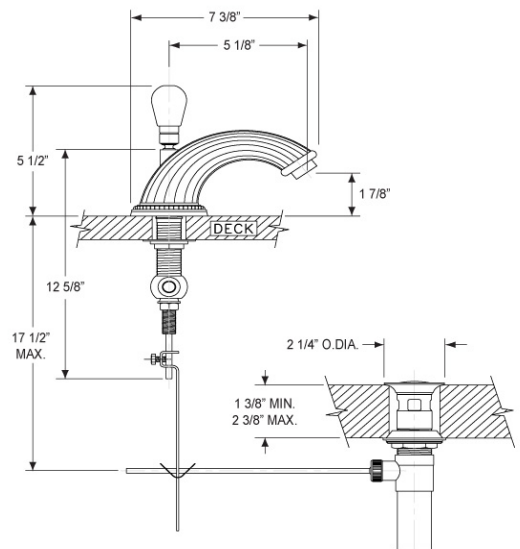

COLOR FINISHES

- Polished Nickel (K243_014)
- Satin Nickel (K243_015)
- Pewter (K243_15A)
- Polished Chrome (K243_026)
- Polished Brass (K243_003)
- Polished Brass Antiqued (K243_007)
- Satin Brass (K243_004)
- Polished Gold (K243_025)
- Polished Gold Antiqued (K243_25D)
- Satin Gold (K243_024)
- Satin Gold Antiqued (K243_24D)
- Satin Jeweler's Gold (K243_24J)
- Old English Brass (K243_OEB)
- Antique Brass (K243_047)
- Antique Bronze (K243_11B)

Image shown may not be in the finish selected