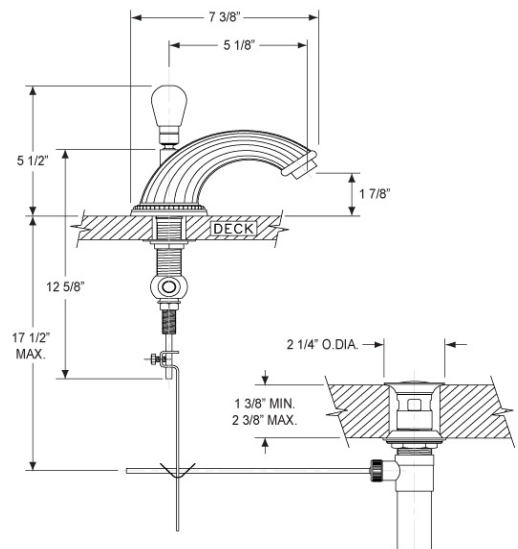

COLOR FINISHES

- Polished Nickel (K242_014)
- Satin Nickel (K242_015)
- Pewter (K242_15A)
- Polished Chrome (K242_026)
- Polished Brass (K242_003)
- Polished Brass Antiqued (K242_007)
- Satin Brass (K242_004)
- Polished Gold (K242_025)
- Polished Gold Antiqued (K242_25D)
- Satin Gold (K242_024)
- Satin Gold Antiqued (K242_24D)
- Satin Jeweler's Gold (K242_24J)
- Old English Brass (K242_OEB)
- Antique Brass (K242_047)
- Antique Bronze (K242_11B)

Image shown may not be in the finish selected