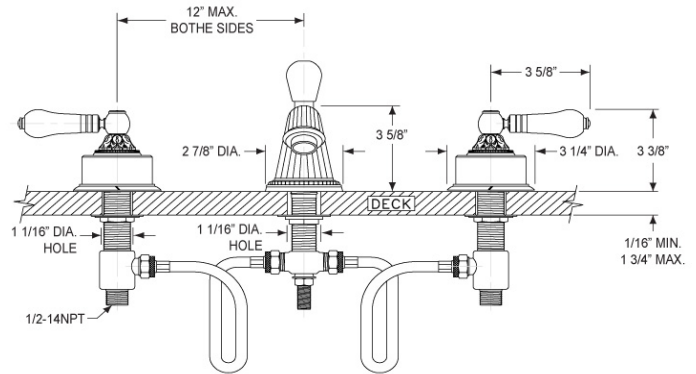

COLOR FINISHES

- Polished Nickel (K242_014)
- Satin Nickel (K242_015)
- Pewter (K242_15A)
- Polished Chrome (K242_026)
- Polished Brass (K242_003)
- Polished Brass Antiqued (K242_007)
- Satin Brass (K242_004)
- Polished Gold (K242_025)
- Polished Gold Antiqued (K242_25D)
- Satin Gold (K242_024)
- Satin Gold Antiqued (K242_24D)
- Satin Jeweler's Gold (K242_24J)
- Old English Brass (K242_OEB)
- Antique Brass (K242_047)
- Antique Bronze (K242_11B)

Image shown may not be in the finish selected