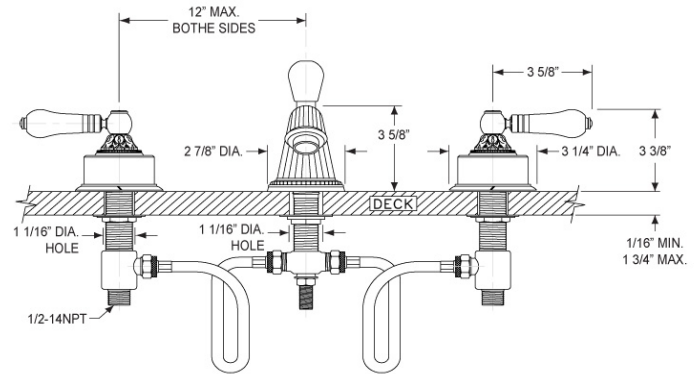

WARRANTY

- Limited Lifetime

COMPLIES WITH

- CA AB 1953-CERTIFIED
- ADA
- A112.18.1-05/CSA B125.1-2005-CERTIFIED
- cUPC-CERTIFIED
- UPC-CERTIFIED
- EPA WaterSense-CERTIFIED
- VT S152