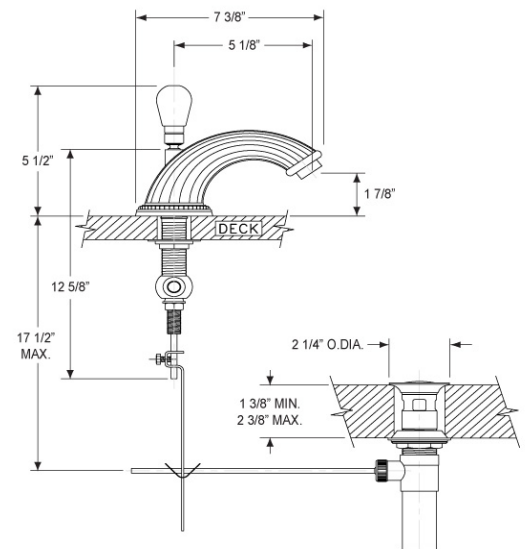

WARRANTY

- Limited Lifetime

COMPLIES WITH

- CA AB 1953-CERTIFIED
- ADA
- A112.18.1-05/CSA B125.1-2005-CERTIFIED
- cUPC-CERTIFIED
- UPC-CERTIFIED
- EPA WaterSense-CERTIFIED
- VT S152