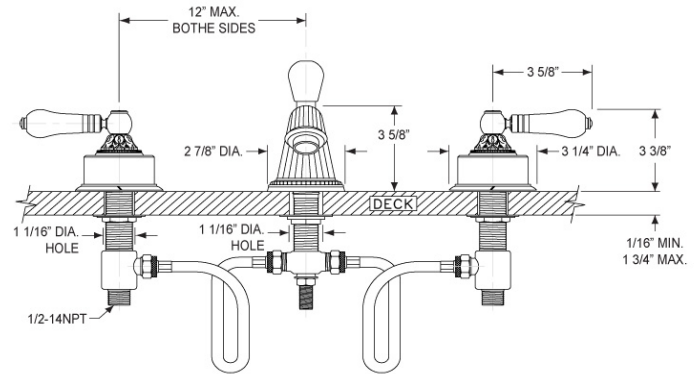

COLOR FINISHES

- Polished Nickel (K240_014)
- Satin Nickel (K240_015)
- Pewter (K240_15A)
- Polished Chrome (K240_026)
- Polished Brass (K240_003)
- Polished Brass Antiqued (K240_007)
- Satin Brass (K240_004)
- Polished Gold (K240_025)
- Polished Gold Antiqued (K240_25D)
- Satin Gold (K240_024)
- Satin Gold Antiqued (K240_24D)
- Satin Jeweler's Gold (K240_24J)
- Old English Brass (K240_OEB)
- Antique Brass (K240_047)
- Antique Bronze (K240_11B)

Image shown may not be in the finish selected