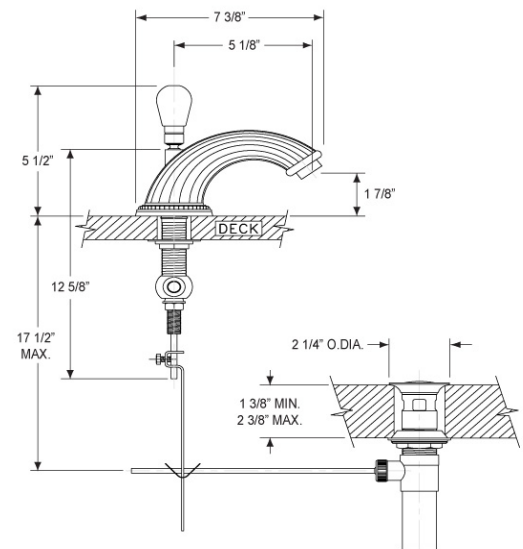

COLOR FINISHES

- Polished Nickel (K240_014)
- Satin Nickel (K240_015)
- Pewter (K240_15A)
- Polished Chrome (K240_026)
- Polished Brass (K240_003)
- Polished Brass Antiqued (K240_007)
- Satin Brass (K240_004)
- Polished Gold (K240_025)
- Polished Gold Antiqued (K240_25D)
- Satin Gold (K240_024)
- Satin Gold Antiqued (K240_24D)
- Satin Jeweler's Gold (K240_24J)
- Old English Brass (K240_OEB)
- Antique Brass (K240_047)
- Antique Bronze (K240_11B)

Image shown may not be in the finish selected