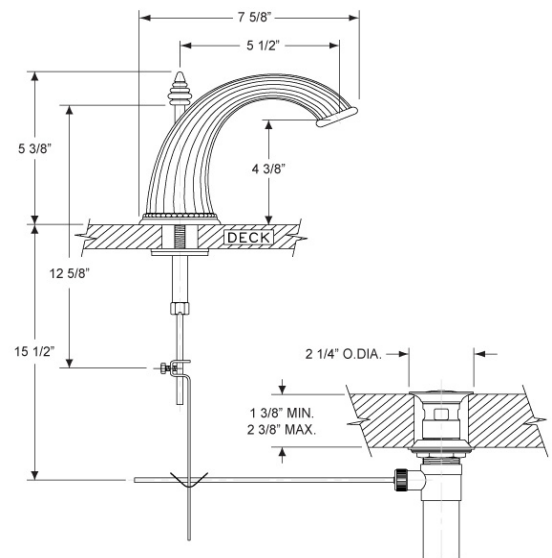

COLOR FINISHES

- Polished Nickel (K338B_014)
- Satin Nickel (K338B_015)
- Pewter (K338B_15A)
- Polished Chrome (K338B_026)
- Polished Brass (K338B_003)
- Polished Brass Antiqued (K338B_007)
- Satin Brass (K338B_004)
- Polished Gold (K338B_025)
- Polished Gold Antiqued (K338B_25D)
- Satin Gold (K338B_024)
- Satin Gold Antiqued (K338B_24D)
- Satin Jeweler's Gold (K338B_24J)
- Old English Brass (K338B_OEB)
- Antique Brass (K338B_047)
- Antique Bronze (K338B_11B)

Image shown may not be in the finish selected