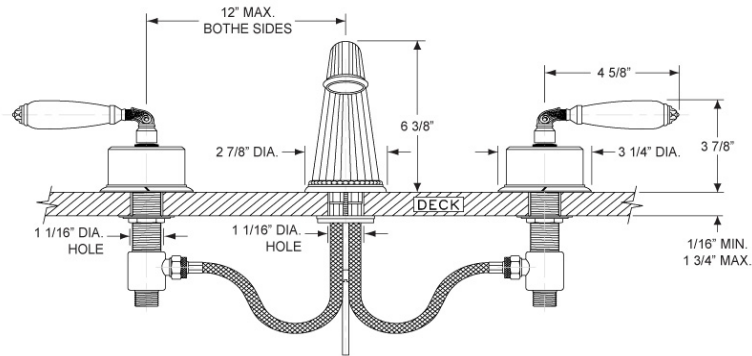

COLOR FINISHES

- Polished Nickel (K338B_014)
- Satin Nickel (K338B_015)
- Pewter (K338B_15A)
- Polished Chrome (K338B_026)
- Polished Brass (K338B_003)
- Polished Brass Antiqued (K338B_007)
- Satin Brass (K338B_004)
- Polished Gold (K338B_025)
- Polished Gold Antiqued (K338B_25D)
- Satin Gold (K338B_024)
- Satin Gold Antiqued (K338B_24D)
- Satin Jeweler's Gold (K338B_24J)
- Old English Brass (K338B_OEB)
- Antique Brass (K338B_047)
- Antique Bronze (K338B_11B)

Image shown may not be in the finish selected